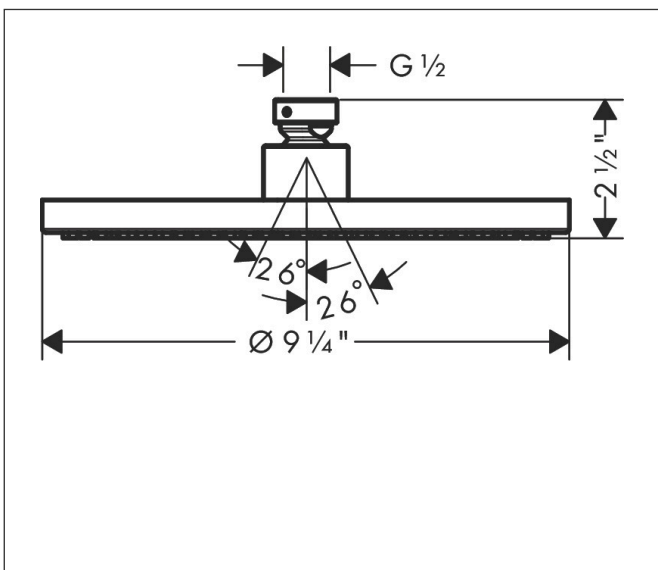

Brand	AXOR
Art. Name	AXOR Starck Showerhead 240 1-Jet, 1.75 GPM PowderRain
Art. Nr.	28614001
Surface	chrome
Pos.	1

Product Picture

Features

- shower head size: 240 mm
- Spray modes: PowderRain
- 180 no-clog spray channels
- Fully-finished matching spray face
- Flow: 1.75 GPM (6.6 L/Min)
- Spray face removable for cleaning

Drawing

Technology

Spray Types