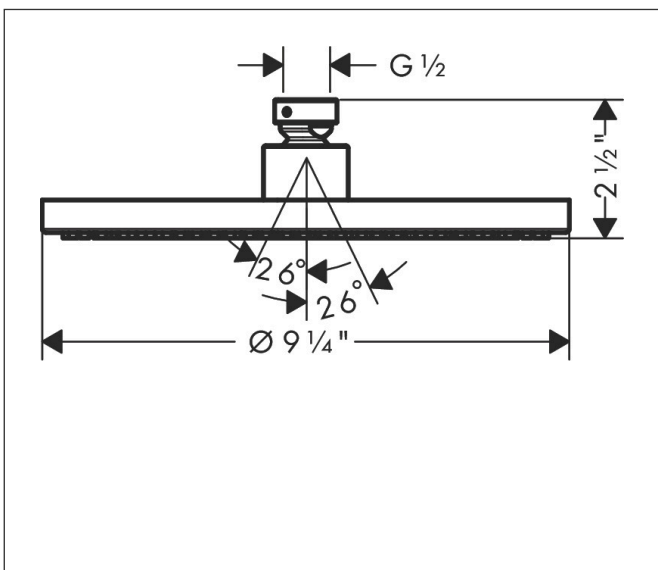

Brand	AXOR
Art. Name	AXOR Starck Showerhead 240 1-Jet, 2.5 GPM PowderRain
Art. Nr.	28612341
Surface	brushed black chrome
Pos.	1

Product Picture

Features

- Shower head size: 240 mm
- Spray modes: PowderRain
- 180 no-clog spray channels
- Spray face finish: Fully-finished matching spray face
- Flow: 2.5 GPM (9.5 L/Min)
- Spray face removable for cleaning

Drawing

Technology

Spray Types