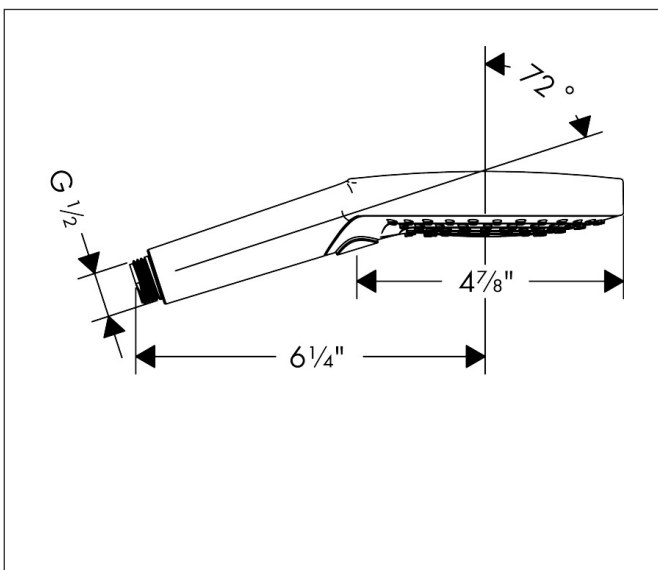

Brand AXOR
 Art. Name **AXOR ShowerSolutions** Handshower 120 3-jet, 2.5 GPM
 Art. Nr. 26053341
 Surface brushed black chrome
 Pos. 1

Product Picture

Drawing

Features

- Spray modes: PowderRain, Rain, Whirl
- 87 no-clog spray channels
- Select button for comfortable alternation of spray modes
- Flow: 2.5 GPM (9.5 L/Min)