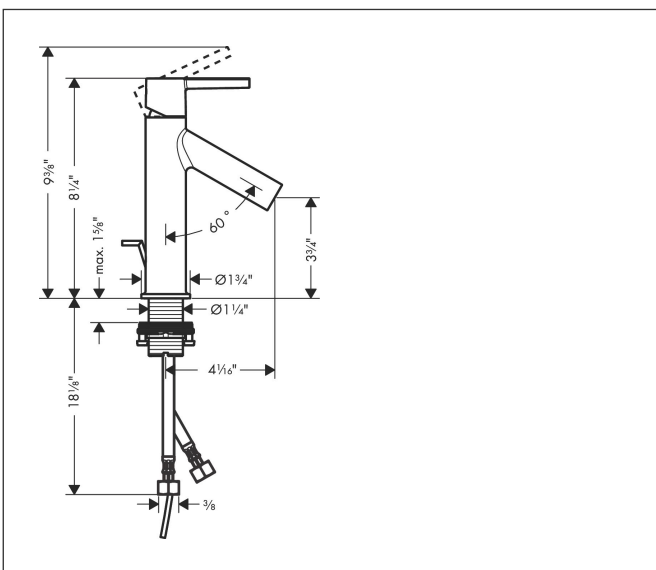

Brand	AXOR
Art. Name	AXOR Starck Single-Hole Faucet 100 with Lever Handle and Pop-Up Drain, 1.2 GPM
Art. Nr.	10001251
Surface	Brushed Gold Optic
Pos.	1

Product Picture

Features

- Consists of: drain valve set, single-hole lavatory faucet
- Handle design: lever handle
- Spray pattern: Aerated spray
- Maximum flow rate (at 3 bar): 4.5 l/min
- Ceramic cartridge
- Pop-up drain G 1

Drawing

Technology