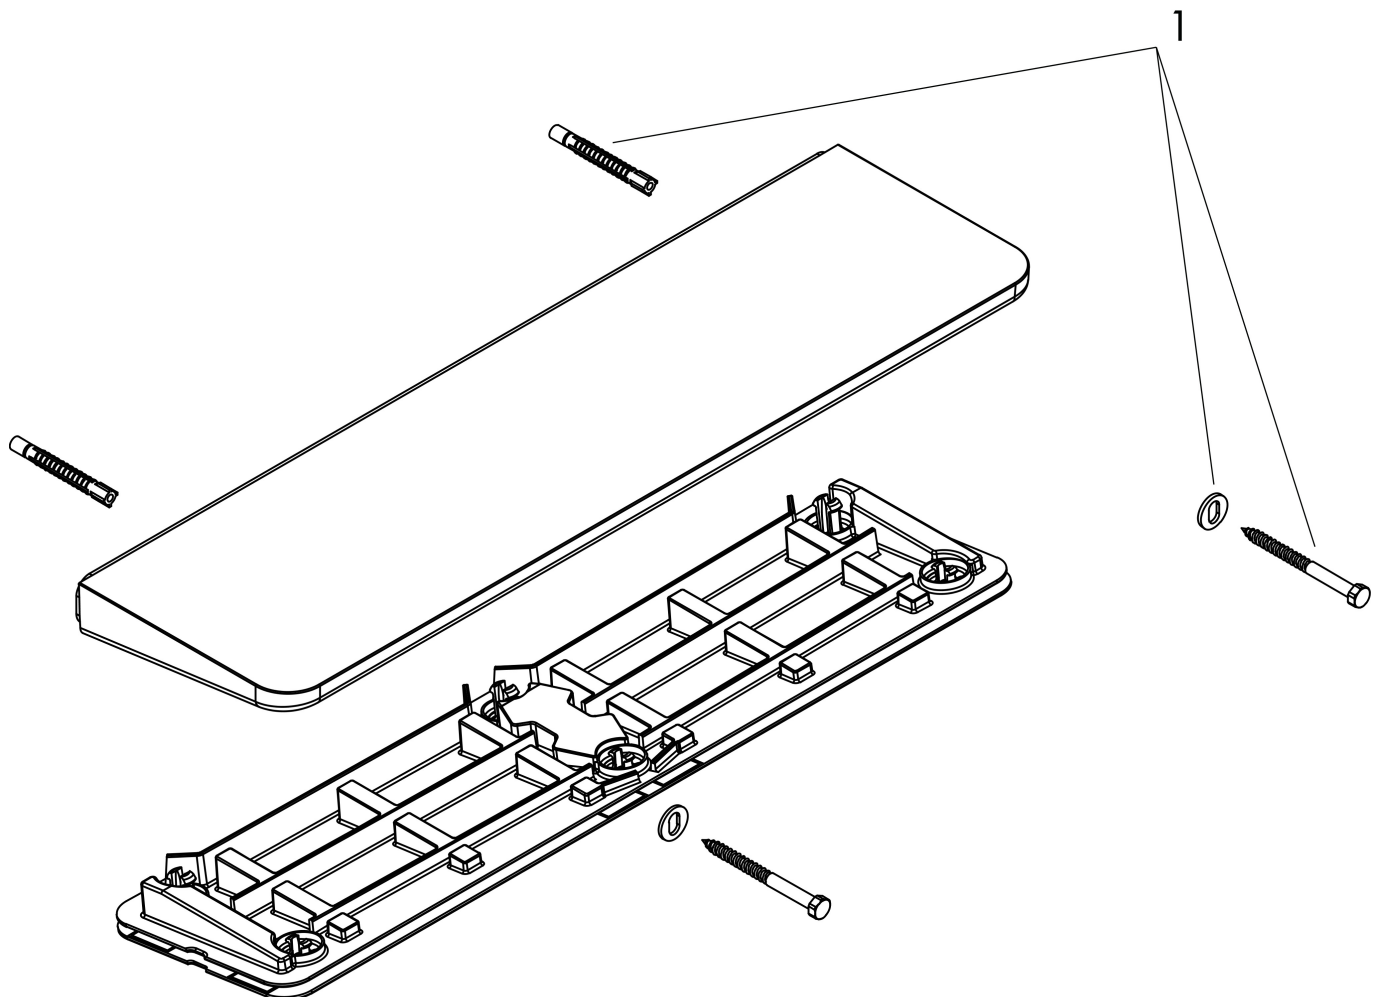

Brand AXOR
Art. Name **AXOR Universal Circular Shelf, 16"**
Art. Nr. 42844000
Surface Chrome
Pos. 1

Product Picture

Features

- Wall-mounted
- Material frame: metal
- Material shelf: metal
- With mounting material
- Concealed fastening
- Diameter drill hole: 6 mm
- Suitable for shower

Drawing

Brand AXOR
Art. Name **AXOR Universal Circular** Shelf, 16"
Art. Nr. 42844000
Surface Chrome
Pos. 1

Spare Parts Drawings for build year: >10/21

Brand AXOR
Art. Name **AXOR Universal Circular** Shelf, 16"
Art. Nr. 42844000
Surface Chrome
Pos. 1

Spare parts list for build year: >10/21

Pos.	Description	Article number
1	mounting set	98716000