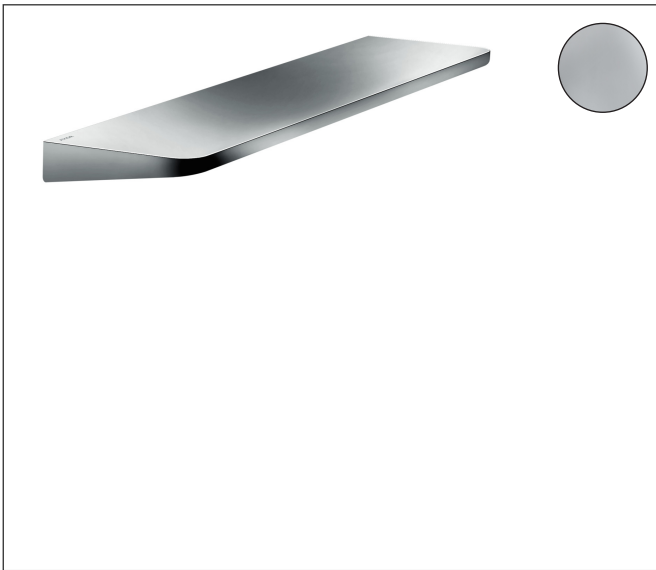

Brand AXOR
Art. Name **AXOR Universal Circular Shelf, 16"**
Art. Nr. 42844000
Surface Chrome
Pos. 1

Product Picture

Features

- Wall-mounted
- Material frame: metal
- Material shelf: metal
- With mounting material
- Concealed fastening
- Diameter drill hole: 6 mm
- Suitable for shower

Drawing

Brand AXOR
Art. Name **AXOR Universal Circular** Shelf, 16"
Art. Nr. 42844000
Surface Chrome
Pos. 1

Spare Parts Drawings for build year: >10/21

Brand AXOR
Art. Name **AXOR Universal Circular** Shelf, 16"
Art. Nr. 42844000
Surface Chrome
Pos. 1