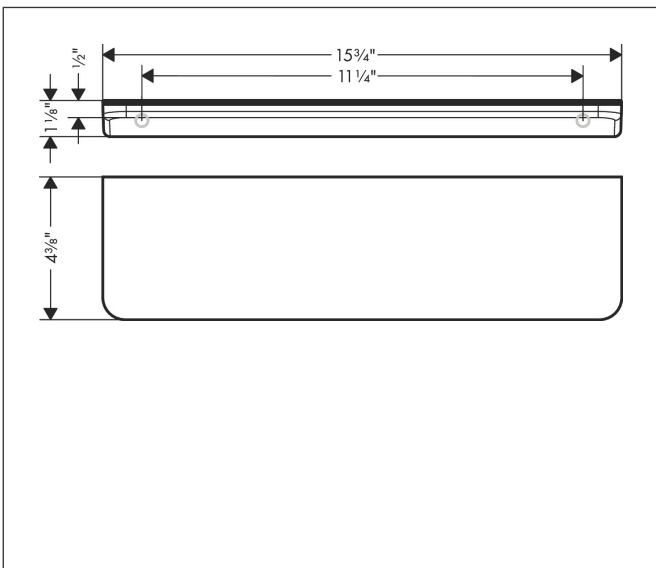

Brand AXOR
Art. Name **AXOR Universal Circular Shelf, 16"**
Art. Nr. 42844000
Surface Chrome
Pos. 1

Product Picture

Features

- Wall-mounted
- Material frame: metal
- Material shelf: metal
- With mounting material
- Concealed fastening
- Diameter drill hole: 6 mm
- Suitable for shower

Drawing

Brand AXOR
Art. Name **AXOR Universal Circular** Shelf, 16"
Art. Nr. 42844000
Surface Chrome
Pos. 1

Spare Parts Drawings for build year: >10/21

Brand AXOR
Art. Name **AXOR Universal Circular** Shelf, 16"
Art. Nr. 42844000
Surface Chrome
Pos. 1

Spare parts list for build year: >10/21

Pos.	Description	Article number
1	mounting set	98716000