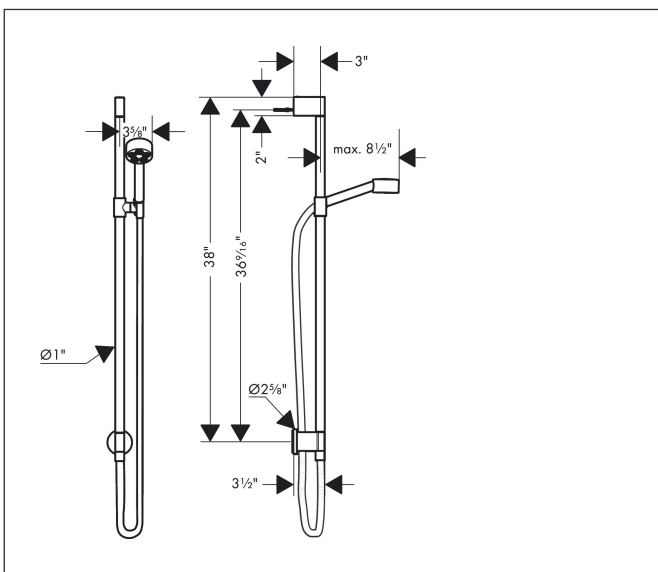

Brand AXOR
 Art. Name **AXOR One** Wallbar Set 75 1-Jet with Wall Outlet, 1.75 GPM
 Art. Nr. 48793001
 Surface chrome
 Pos. 1

Product Picture

Drawing

Features

- Consists of: Handshower, Wallbar, Handshower hose, Slider, wall connector
- Spray modes: PowderRain
- Flow: 1.75 GPM (6.6 L/Min)
- Pivot connector prevents hose from tangling
- wall mounted: Fastens with screws
- Stand pipe: 965 mm
- Shower bar diameter: 25 mm
- Profile stand pipe: round