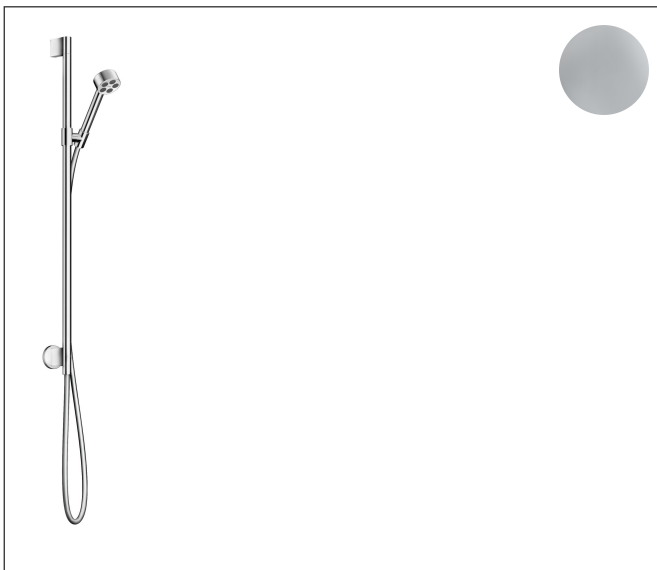

Brand AXOR
 Art. Name **AXOR One** Wallbar Set 75 1-Jet with Wall Outlet, 2.5 GPM
 Art. Nr. 48791001
 Surface chrome
 Pos. 1

Product Picture

Features

- Consists of: Handshower, Wallbar, Handshower hose, Slider, wall connector
- Spray modes: PowderRain
- Flow: 2.5 GPM (9.5 L/Min)
- Pivot connector prevents hose from tangling
- wall mounted: Fastens with screws
- Stand pipe: 965 mm
- Shower bar diameter: 25 mm
- Profile stand pipe: round

Drawing

Technology

Spray Types