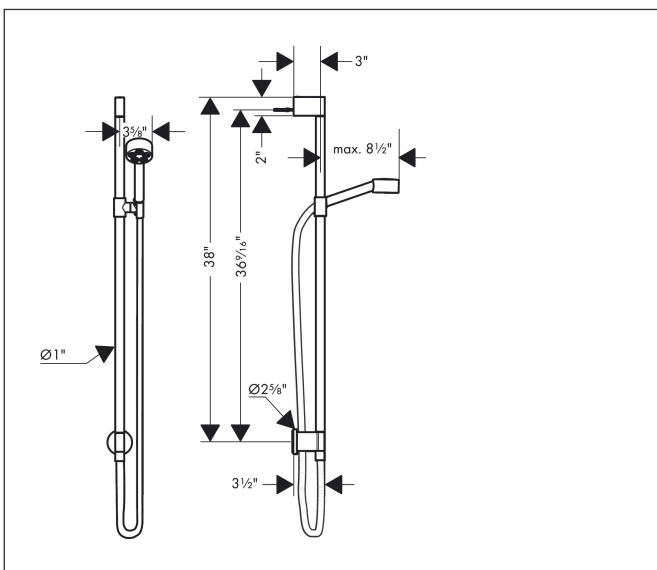

Brand AXOR
 Art. Name **AXOR One** Wallbar Set 75 1-Jet with Wall Outlet, 2.5 GPM
 Art. Nr. 48791001
 Surface chrome
 Pos. 1

Product Picture

Features

- Consists of: Handshower, Wallbar, Handshower hose, Slider, wall connector
- Spray modes: PowderRain
- Flow: 2.5 GPM (9.5 L/Min)
- Pivot connector prevents hose from tangling
- wall mounted: Fastens with screws
- Stand pipe: 965 mm
- Shower bar diameter: 25 mm
- Profile stand pipe: round

Drawing

Technology

Spray Types