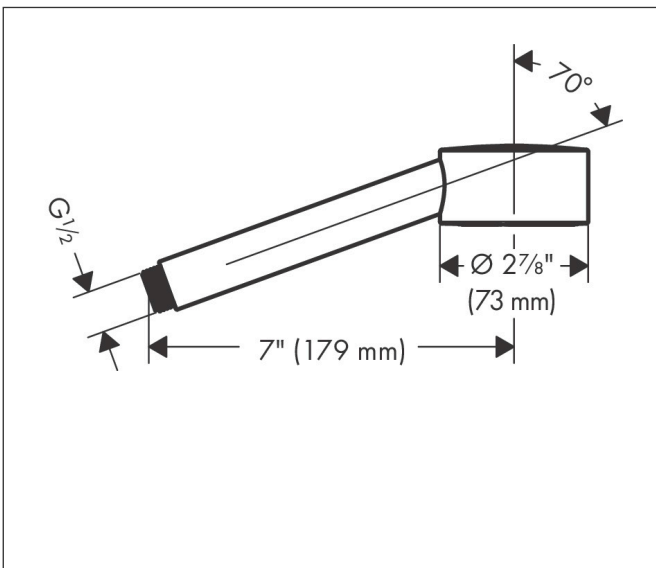

Brand AXOR
Art. Name **AXOR One** Handshower 1-Jet, 1.5 GPM
Art. Nr. 48654001
Surface chrome
Pos. 1

Product Picture

Features

- Spray modes: PowderRain
- Flow: 1.5 GPM (5.7 L/Min)

Drawing

Technology

Spray Types