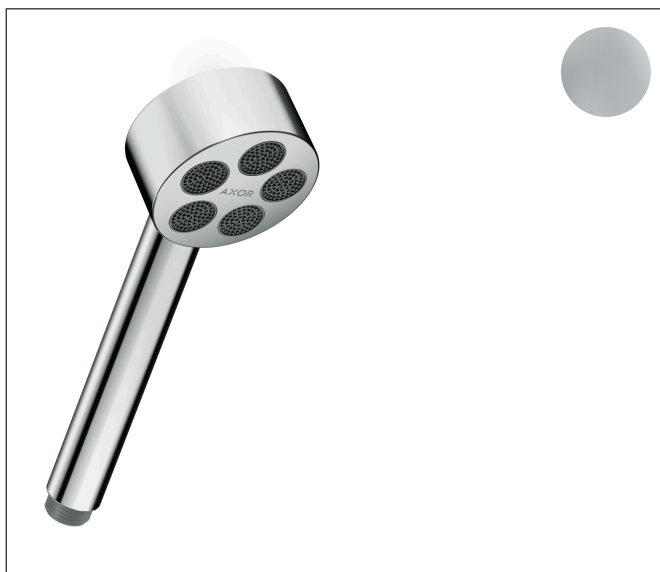

Brand AXOR
Art. Name **AXOR One** Handshower 1-Jet, 2.5 GPM
Art. Nr. 48653001
Surface chrome
Pos. 1

Product Picture

Features

- Spray modes: PowderRain
- Flow: 2.5 GPM (9.5 L/Min)

Drawing

Technology

Spray Types