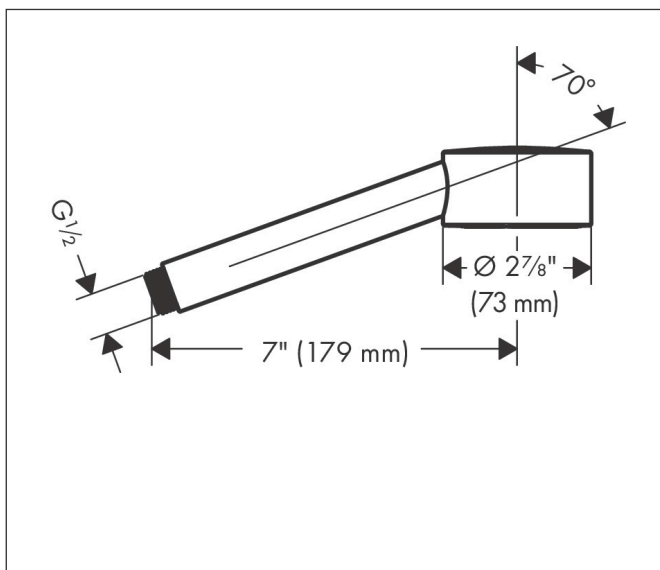

Brand AXOR
Art. Name **AXOR One** Handshower 1-Jet, 2.5 GPM
Art. Nr. 48653001
Surface chrome
Pos. 1

Product Picture

Features

- Spray modes: PowderRain
- Flow: 2.5 GPM (9.5 L/Min)

Drawing

Technology

Spray Types