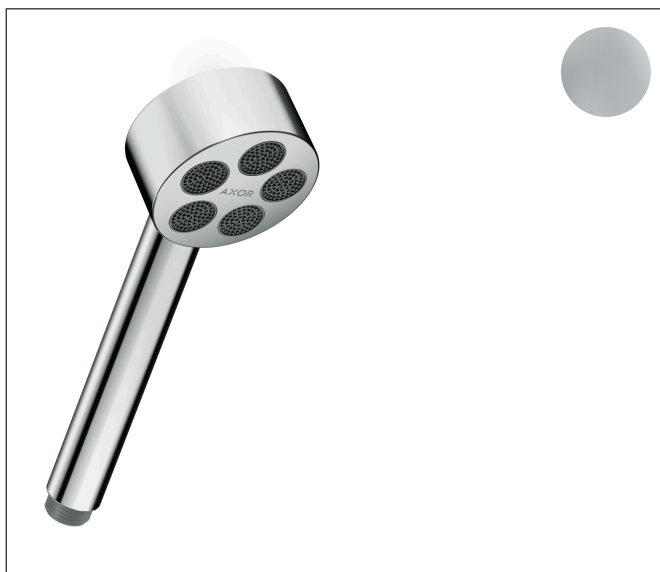

Brand AXOR
Art. Name **AXOR One** Handshower 1-Jet, 1.75 GPM
Art. Nr. 48652001
Surface chrome
Pos. 1

Product Picture

Features

- Spray modes: PowderRain
- Flow: 1.75 GPM (6.6 L/Min)

Drawing

Technology

Spray Types