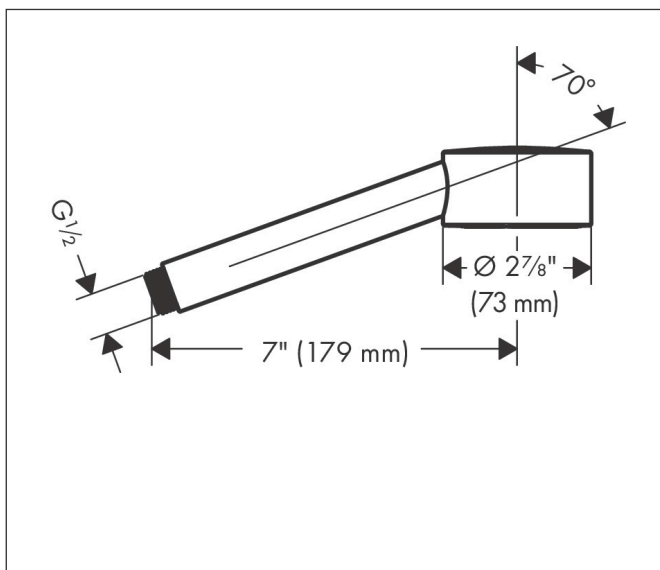

Brand AXOR
Art. Name **AXOR One** Handshower 1-Jet, 1.75 GPM
Art. Nr. 48652001
Surface chrome
Pos. 1

Product Picture

Features

- Spray modes: PowderRain
- Flow: 1.75 GPM (6.6 L/Min)

Drawing

Technology

Spray Types