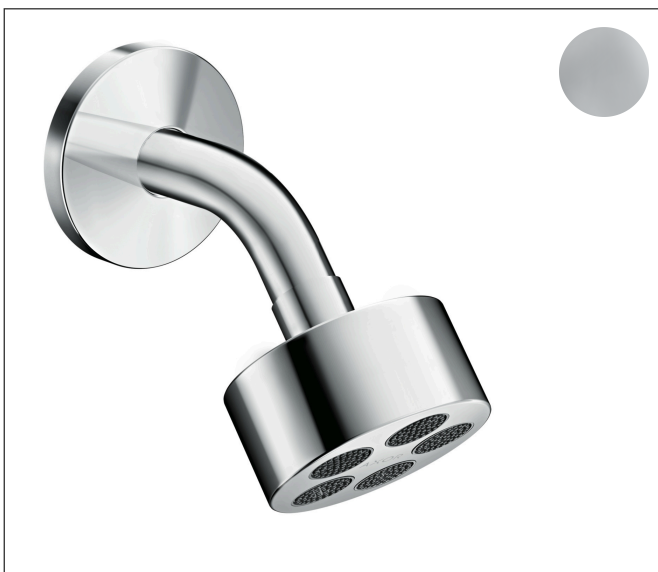

Brand AXOR  
 Art. Name **AXOR One** Showerhead 75 1-Jet, 2.5 GPM  
 Art. Nr. 48498001  
 Surface chrome  
 Pos. 1

## Product Picture

## Features

- Consists of: Showerhead, Showerarm
- shower head size: 73 mm
- Spray modes: PowderRain
- projection 116 mm
- Flow: 2.5 GPM (9.5 L/Min)
- Showerhead removable for cleaning