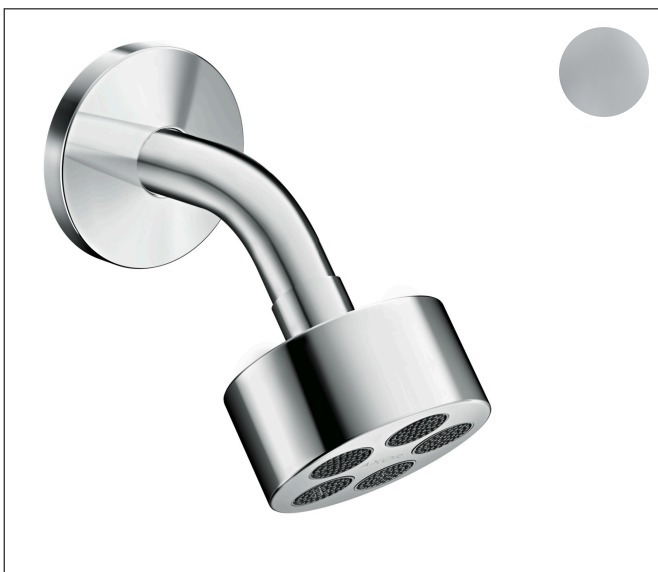

Brand AXOR
 Art. Name **AXOR One** Showerhead 75 1-Jet, 1.5 GPM
 Art. Nr. 48489001
 Surface chrome
 Pos. 1

Product Picture

Features

- Consists of: Showerhead, Showerarm
- shower head size: 73 mm
- Spray modes: PowderRain
- projection 116 mm
- Flow: 1.5 GPM (5.7 L/Min)
- Showerhead removable for cleaning

Drawing

Technology

Spray Types