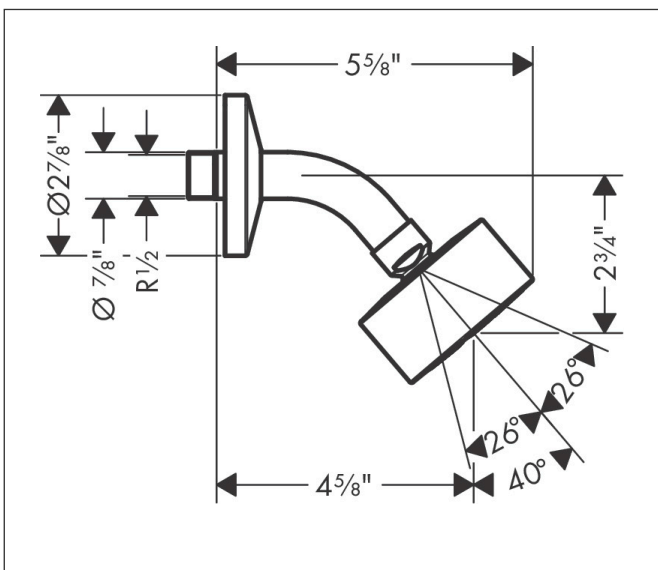

Brand AXOR
 Art. Name **AXOR One** Showerhead 75 1-Jet, 1.5 GPM
 Art. Nr. 48489001
 Surface chrome
 Pos. 1

Product Picture

Features

- Consists of: Showerhead, Showerarm
- shower head size: 73 mm
- Spray modes: PowderRain
- projection 116 mm
- Flow: 1.5 GPM (5.7 L/Min)
- Showerhead removable for cleaning

Drawing

Technology

Spray Types