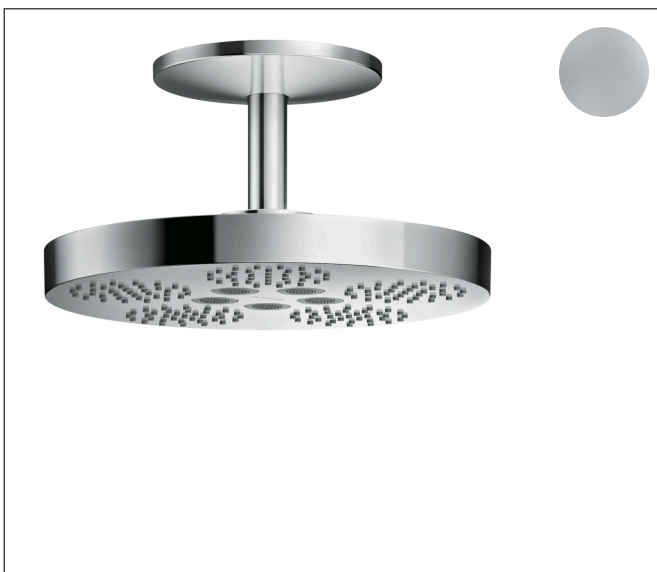

Brand AXOR  
 Art. Name **AXOR One** Overhead shower 280 2jet 2.5 GPM with ceiling connection  
 Art. Nr. 48483001  
 Surface chrome  
 Pos. 1

## Product Picture

## Features

- Consists of: Showerhead, ceiling connector
- shower head size: 280 mm
- Spray modes: PowderRain, Rain
- Flow: 2.5 GPM (9.5 L/Min)
- Showerhead removable for cleaning
- Does not include: Rough