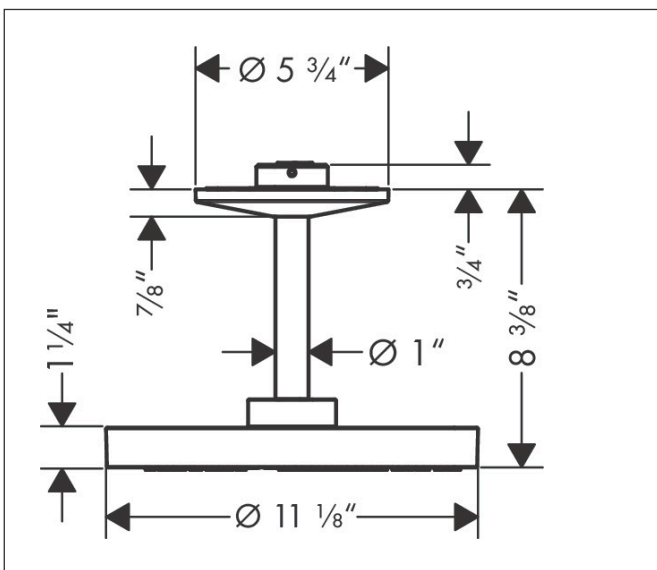

Drawing

Technology

Spray Types