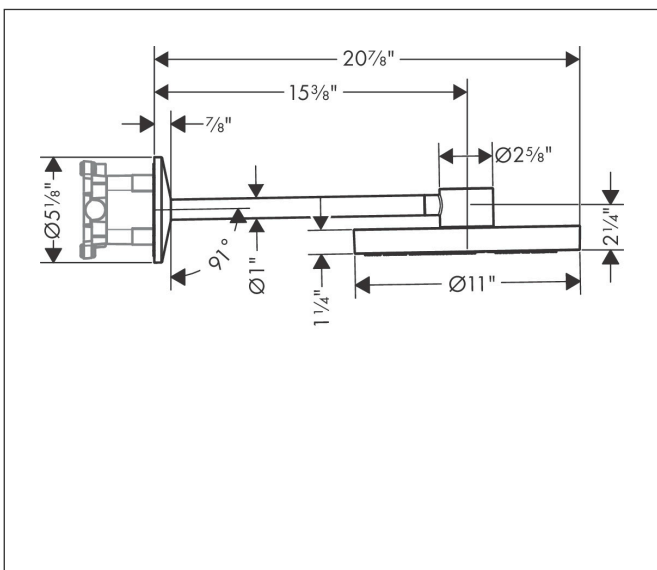

Brand	AXOR
Art. Name	AXOR One Showerhead 280 2-Jet with Showerarm Trim, 1.75 GPM
Art. Nr.	48482001
Surface	chrome
Pos.	1

Product Picture

Features

- Consists of: Showerhead, Showerarm
- shower head size: 280 mm
- Spray modes: PowderRain, Rain
- Flow: 1.75 GPM (6.6 L/Min)
- connection of overhead shower: bayonet fixation
- Showerhead removable for cleaning
- connection type: basic set
- Does not include: Rough

Drawing

Technology

Spray Types