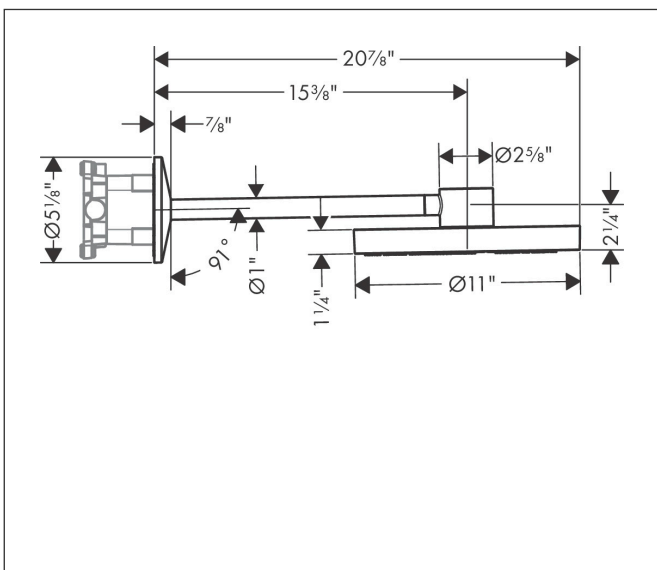

Drawing

Technology

Spray Types