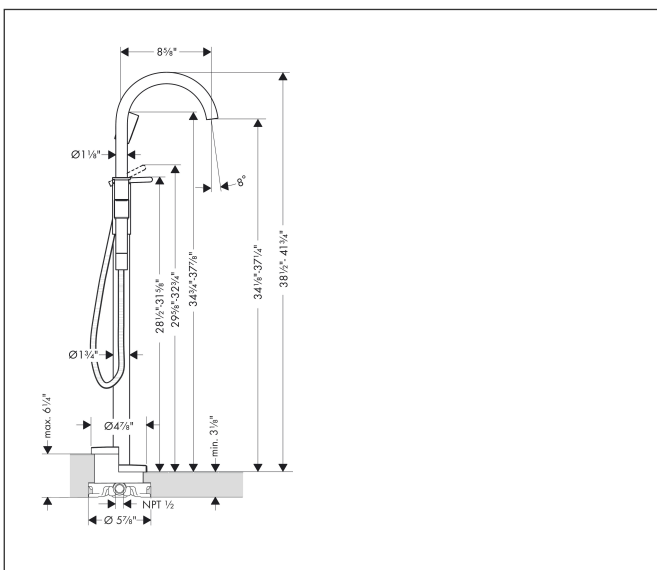

Brand	AXOR
Art. Name	AXOR One Freestanding Tub Filler Trim with 1.75 GPM Handshower
Art. Nr.	48441001
Surface	chrome
Pos.	1

Product Picture

Features

- Consists of: Freestanding tub filler trim, Handshower, Handshower hose, Handshower holder
- spray type mixer: Aerated spray
- spray type hand shower: PowderRain
- Flow: 5.31 GPM (20.1 L/Min)
- flow rate of hand shower at 3 bar: 1.75 GPM (6.6 L/Min)
- Ceramic cartridge
- diverter with automatic resetting
- Integrated double backflow prevention

Drawing

Technology