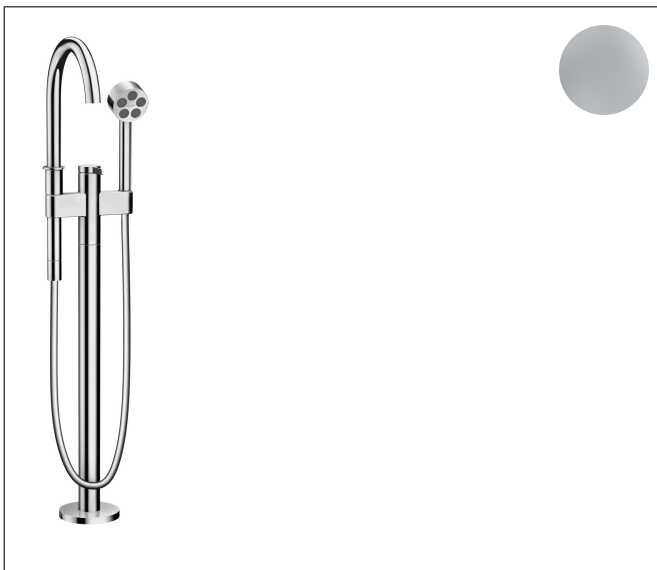

Brand	AXOR
Art. Name	<b>AXOR One</b> Freestanding Tub Filler Trim with 1.75 GPM Handshower
Art. Nr.	48441001
Surface	chrome
Pos.	1

## Product Picture

## Features

- Consists of: Freestanding tub filler trim, Handshower, Handshower hose, Handshower holder
- spray type mixer: Aerated spray
- spray type hand shower: PowderRain
- Flow: 5.31 GPM (20.1 L/Min)
- flow rate of hand shower at 3 bar: 1.75 GPM (6.6 L/Min)
- Ceramic cartridge
- diverter with automatic resetting
- Integrated double backflow prevention