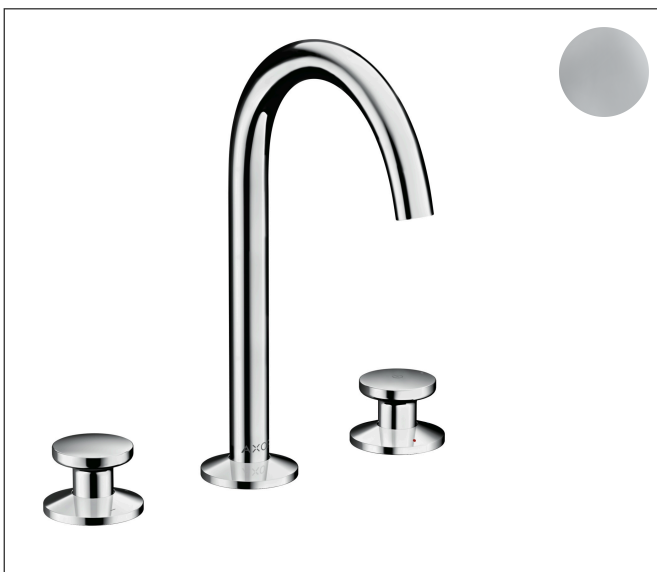

Brand	AXOR
Art. Name	<b>AXOR One</b> Widespread Faucet Select 170, 1.2 GPM
Art. Nr.	48070001
Surface	chrome
Pos.	1

## Product Picture

## Features

- Swivel range 120°
- Spray modes: Aerated spray
- Flow: 1.2 GPM (4.5 L/Min)
- right handle: Select cartridge with temperature control
- left handle: volume control
- Does not include: Pop-up assembly