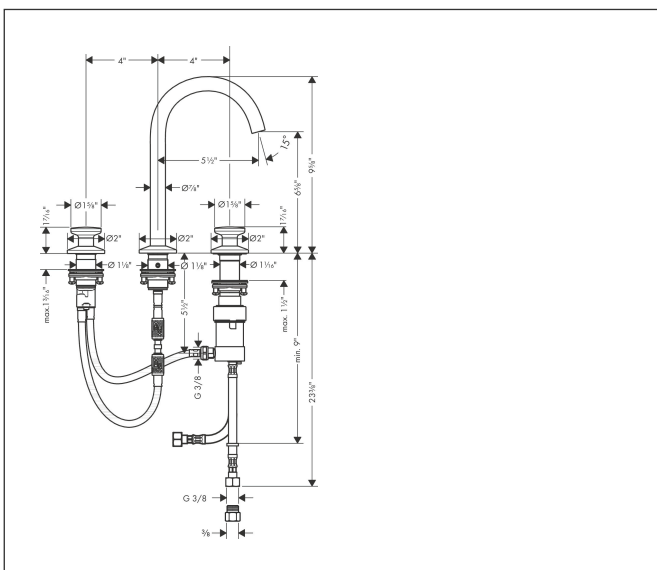

Brand	AXOR
Art. Name	AXOR One Widespread Faucet Select 170, 1.2 GPM
Art. Nr.	48070001
Surface	chrome
Pos.	1

Product Picture

Features

- Swivel range 120°
- Spray modes: Aerated spray
- Flow: 1.2 GPM (4.5 L/Min)
- right handle: Select cartridge with temperature control
- left handle: volume control
- Does not include: Pop-up assembly

Drawing

Technology