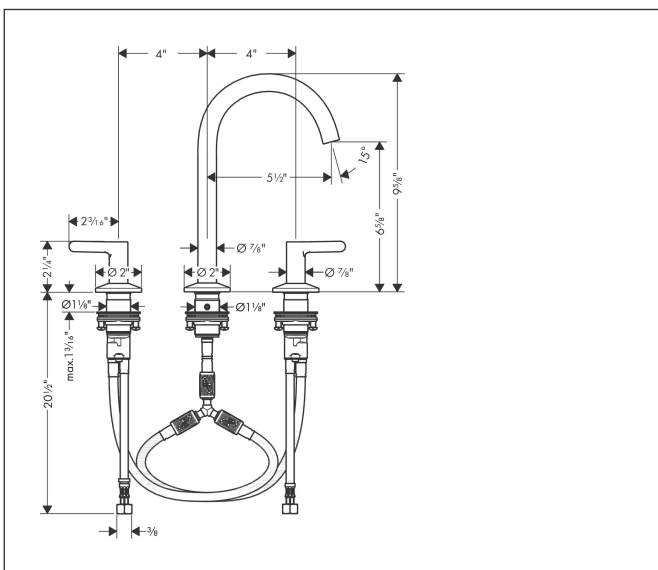

Brand	AXOR
Art. Name	AXOR One Widespread Faucet 170, 1.2 GPM
Art. Nr.	48050001
Surface	chrome
Pos.	1

Product Picture

Features

- Swivel range 120°
- Spray modes: Aerated spray
- Flow: 1.2 GPM (4.5 L/Min)
- 90° ceramic valves
- Does not include: Pop-up assembly

Drawing

Technology