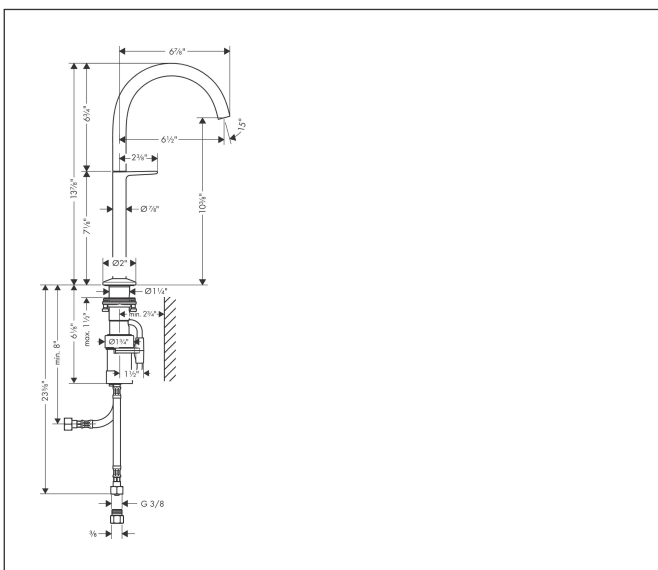

Brand AXOR
Art. Name **AXOR One** Single-Hole Faucet Select 260, 1.2 GPM
Art. Nr. 48030001
Surface chrome
Pos. 1

Product Picture

Features

- Spray modes: Aerated spray
- Flow: 1.2 GPM (4.5 L/Min)
- Select cartridge for easy, intuitive operation: Push handle to turn water on and off, and turn to adjust temperature
- Does not include: Pop-up assembly

Drawing

Technology