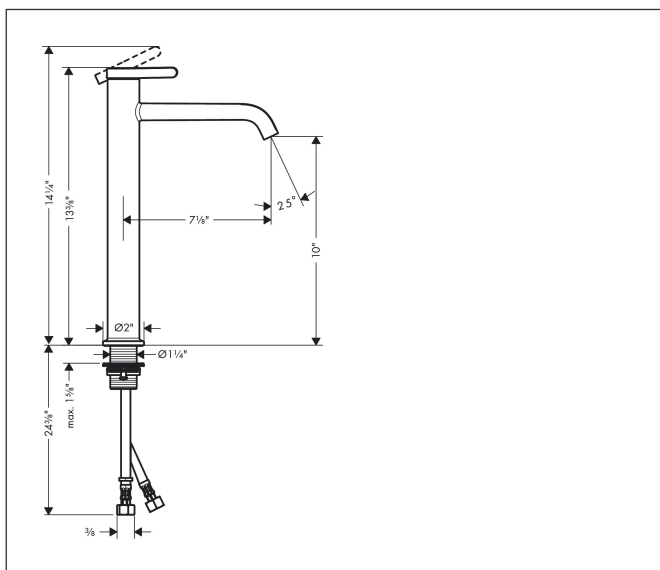

Brand AXOR
Art. Name **AXOR One** Single-Hole Faucet 260, 1.2 GPM
Art. Nr. 48002001
Surface chrome
Pos. 1

Product Picture

Features

- Spray modes: Aerated spray
- Flow: 1.2 GPM (4.5 L/Min)
- Ceramic cartridge
- Does not include: Pop-up assembly

Drawing

Technology