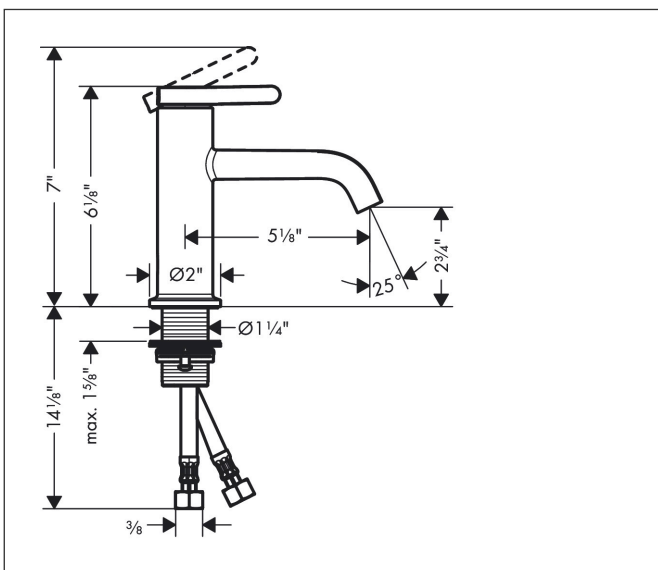

Brand AXOR
Art. Name **AXOR One** Single-Hole Faucet 70, 1.2 GPM
Art. Nr. 48001001
Surface chrome
Pos. 1

Product Picture

Features

- Spray modes: Aerated spray
- Flow: 1.2 GPM (4.5 L/Min)
- Ceramic cartridge
- Does not include: Pop-up assembly

Drawing

Technology