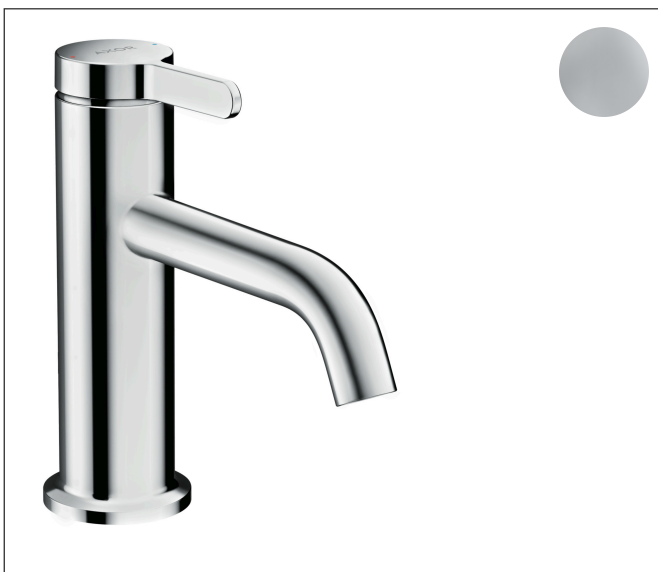

Brand AXOR
Art. Name **AXOR One** Single-Hole Faucet 70, 1.2 GPM
Art. Nr. 48001001
Surface chrome
Pos. 1

Product Picture

Features

- Spray modes: Aerated spray
- Flow: 1.2 GPM (4.5 L/Min)
- Ceramic cartridge
- Does not include: Pop-up assembly