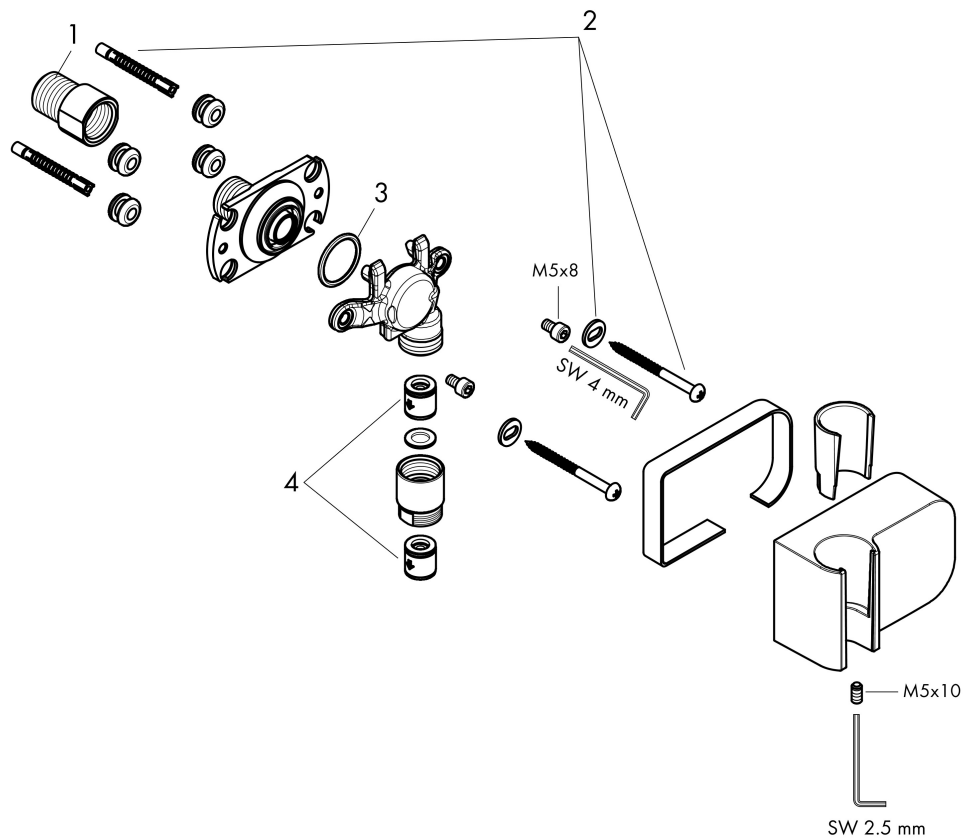

Brand AXOR
Art. Name **AXOR One** Handshower Holder with Outlet
Art. Nr. 45723001
Surface Chrome
Pos. 1

Product Picture

Features

- For hoses with cylindrical nut
- Metal
- 1/2"

Drawing

Brand AXOR
Art. Name **AXOR One** Handshower Holder with Outlet
Art. Nr. 45723001
Surface Chrome
Pos. 1

Spare Parts Drawings for build year: >08/21

Brand AXOR
Art. Name **AXOR One** Handshower Holder with Outlet
Art. Nr. 45723001
Surface Chrome
Pos. 1

Spare parts list for build year: >08/21

Pos.	Description	Article number
1	adapter for body shower	88746000
2	mounting set	96179000
3	O-Ring 22x2	98185000
4	set of non return valves DW 15	94074000