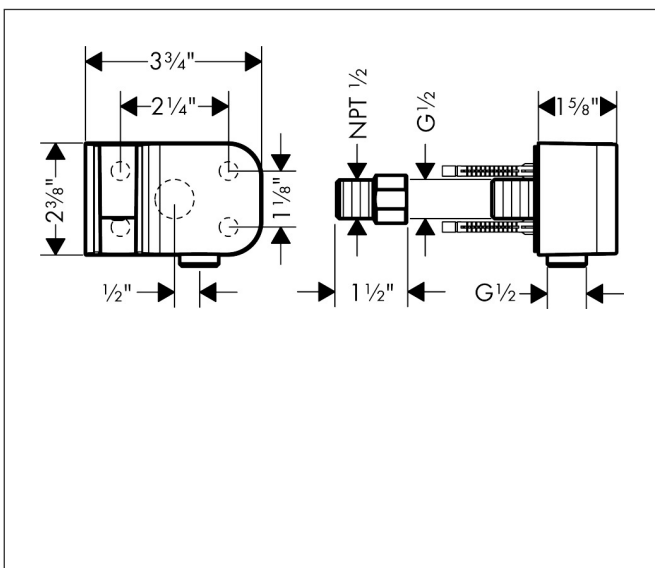

Brand AXOR
Art. Name **AXOR One** Handshower Holder with Outlet
Art. Nr. 45723001
Surface Chrome
Pos. 1

Product Picture

Features

- For hoses with cylindrical nut
- Metal
- 1/2"

Drawing

Brand AXOR
Art. Name **AXOR One** Handshower Holder with Outlet
Art. Nr. 45723001
Surface Chrome
Pos. 1

Spare Parts Drawings for build year: >08/21

Brand AXOR
Art. Name **AXOR One** Handshower Holder with Outlet
Art. Nr. 45723001
Surface Chrome
Pos. 1

Spare parts list for build year: >08/21

Pos.	Description	Article number
1	adapter for body shower	88746000
2	mounting set	96179000
3	O-Ring 22x2	98185000
4	set of non return valves DW 15	94074000