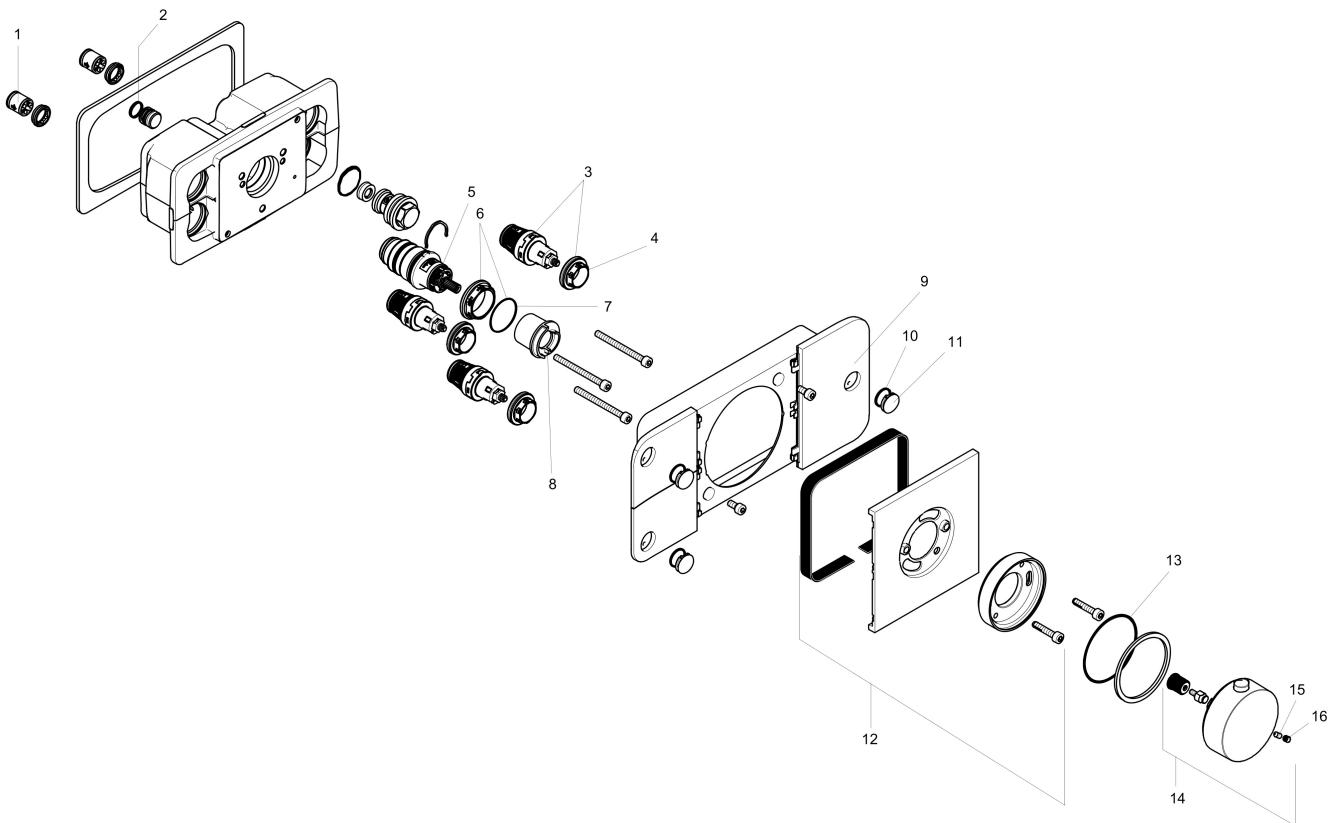

Brand AXOR
Art. Name **AXOR One** Thermostatic Module Trim for 3 Functions
Art. Nr. 45713001
Surface Chrome
Pos. 1

Spare Parts Drawings for build year: >07/16

Brand AXOR
Art. Name **AXOR One** Thermostatic Module Trim for 3 Functions
Art. Nr. 45713001
Surface Chrome
Pos. 1

Spare parts list for build year: >07/16

Pos.	Description	Article number
1	non return valve	97980000
2	O-ring 11x2	98127000
3	shut off unit	95758000
4	nut	98368000
5	thermostat cartridge	98282000
6	nut	98913000
7	O-ring 26x1,5	98390000
8	safety set	92614000
9	control panel	92613000
10	set of symbols	92541000
11	O-ring 13x2	98128000
12	escutcheon	92599001
13	O-ring 57x2	98210000
14	handle for thermostat	92600001
15	hollow set screw M4x8	97669000
16	screw cover	95181000
a	hexagon socket screw M5x25	97664000