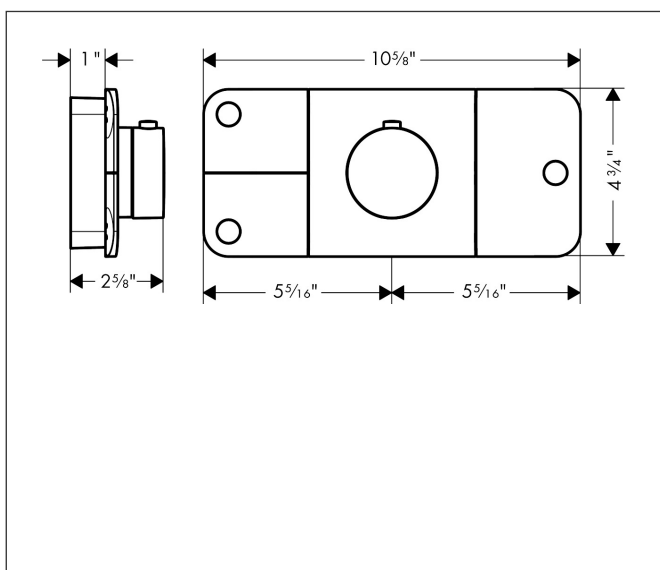

Brand	AXOR
Art. Name	AXOR One Thermostatic Module Trim for 3 Functions
Art. Nr.	45713001
Surface	Chrome
Pos.	1

Product Picture

Features

- Multiple outlets can be run simultaneously
- Comfortable turning on / off of outlets with large Select-paddle
- Thermostat cartridge, Start/stop valve to operate the functions
- Flow rate left and right: 6.6 l/min
- Flow rate per outlet (at 3 bar): 21.9 l/min
- Safety stop at 40°C
- Thermostat is delivered with buttons handshower, Rain large and Body spray

Drawing

Technology