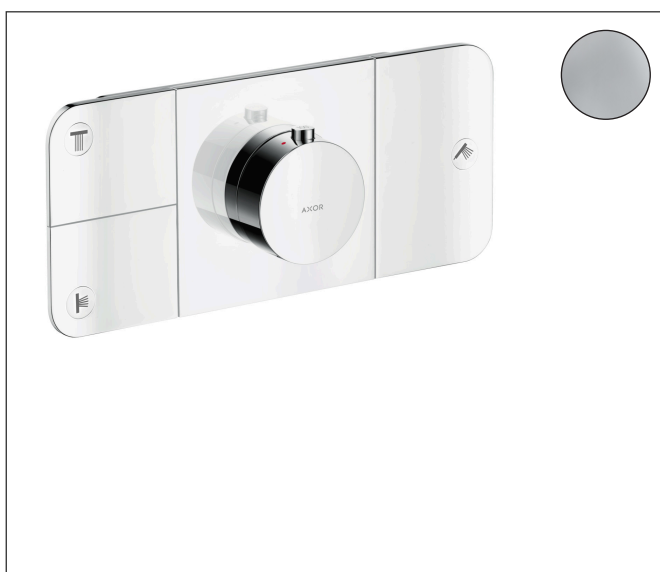

Brand	AXOR
Art. Name	<b>AXOR One</b> Thermostatic Module Trim for 3 Functions
Art. Nr.	45713001
Surface	Chrome
Pos.	1

## Product Picture

## Features

- Multiple outlets can be run simultaneously
- Comfortable turning on / off of outlets with large Select-paddle
- Thermostat cartridge, Start/stop valve to operate the functions
- Flow rate left and right: 6.6 l/min
- Flow rate per outlet (at 3 bar): 21.9 l/min
- Safety stop at 40°C
- Thermostat is delivered with buttons handshower, Rain large and Body spray

## Technology

Brand AXOR  
Art. Name **AXOR One** Thermostatic Module Trim for 3 Functions  
Art. Nr. 45713001  
Surface Chrome  
Pos. 1