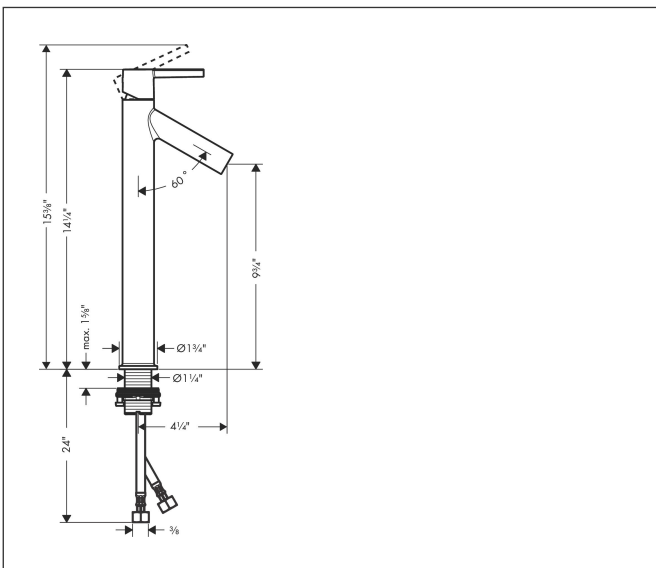

Brand AXOR
Art. Name **AXOR Starck** Single-Hole Faucet 250, 1.2 GPM, without Pop-up Drain
Art. Nr. 10103001
Surface Chrome
Pos. 1

Product Picture

Features

- Handle design: lever handle
- Spray pattern: aerated spray
- Maximum flow rate (at 3 bar): 4.5 l/min
- Ceramic cartridge

Drawing

Technology