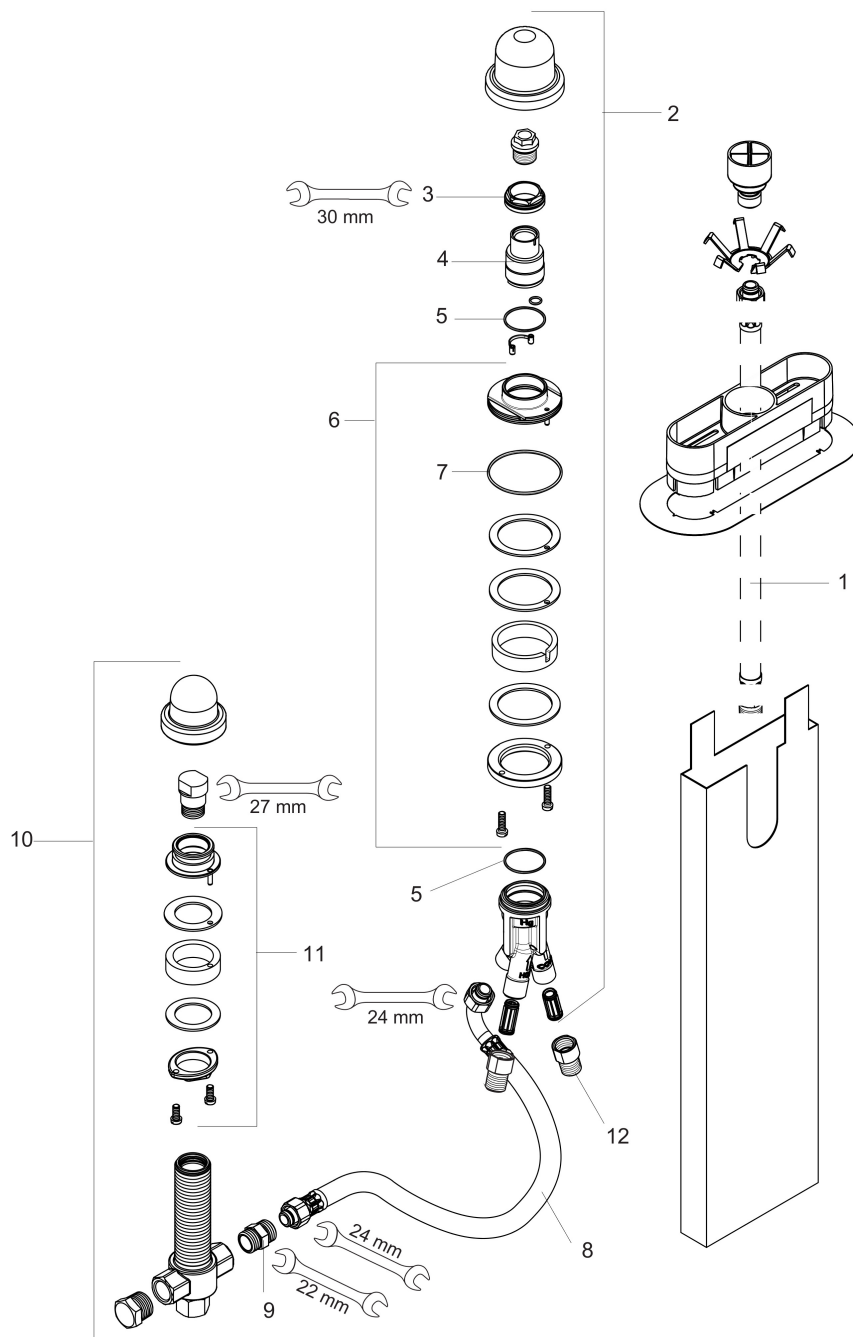

Brand AXOR
 Art. Name Rough, 3-Hole Roman Tub Set with Single Handle
 Art. Nr. 15487181
 Pos. 1

Product Picture

Features

- Hose box for quiet, smooth and protected hose guidance
- Connection thread: $\frac{1}{2}$ " NPT

Drawing

Brand AXOR
 Art. Name Rough, 3-Hole Roman Tub Set with Single Handle
 Art. Nr. 15487181
 Pos. 1

Spare Parts Drawings for build year: >01/20

Brand AXOR
 Art. Name Rough, 3-Hole Roman Tub Set with Single Handle
 Art. Nr. 15487181
 Pos. 1

Spare parts list for build year: >01/20

Pos.	Description	Article number
1	pressure hose	96565000
2	stop valve cpl.	95809000
3	nut	97209000
4	O-ring 9x1,5	98117000
5	O-ring 35x1,5	92114000
6	fixing set	95808000
7	O-ring 62x2	92226000
8	connection hose 800 mm G $\frac{1}{2}$ x G $\frac{1}{2}$	25963000
9	connecting thread	97719000
10	selector housing	96125000
11	fixing set for 4 hole bath mixer spout	96080000
12	adapter for body shower	88746000