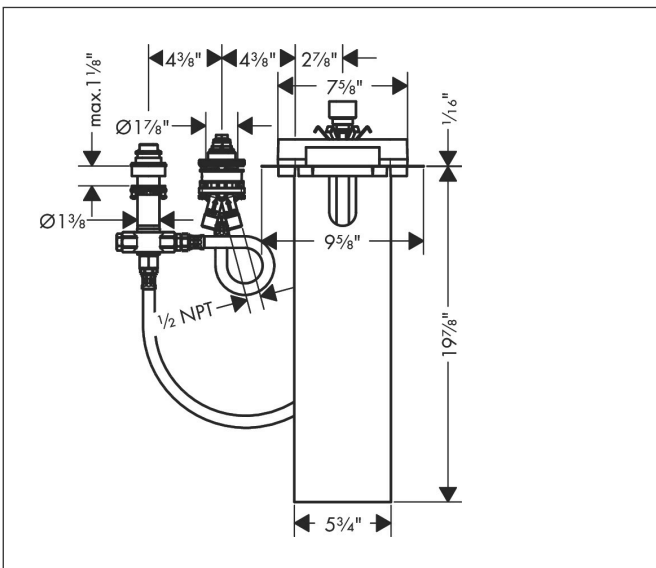

Brand AXOR
 Art. Name Rough, 3-Hole Roman Tub Set with Single Handle
 Art. Nr. 15487181
 Pos. 1

Product Picture

Features

- Hose box for quiet, smooth and protected hose guidance
- Connection thread: $\frac{1}{2}$ " NPT

Drawing

Brand AXOR
 Art. Name Rough, 3-Hole Roman Tub Set with Single Handle
 Art. Nr. 15487181
 Pos. 1

Spare Parts Drawings for build year: >01/20

Brand AXOR
 Art. Name Rough, 3-Hole Roman Tub Set with Single Handle
 Art. Nr. 15487181
 Pos. 1

Spare parts list for build year: >01/20

Pos.	Description	Article number
1	pressure hose	96565000
2	stop valve cpl.	95809000
3	nut	97209000
4	O-ring 9x1,5	98117000
5	O-ring 35x1,5	92114000
6	fixing set	95808000
7	O-ring 62x2	92226000
8	connection hose 800 mm G $\frac{1}{2}$ x G $\frac{1}{2}$	25963000
9	connecting thread	97719000
10	selector housing	96125000
11	fixing set for 4 hole bath mixer spout	96080000
12	adapter for body shower	88746000