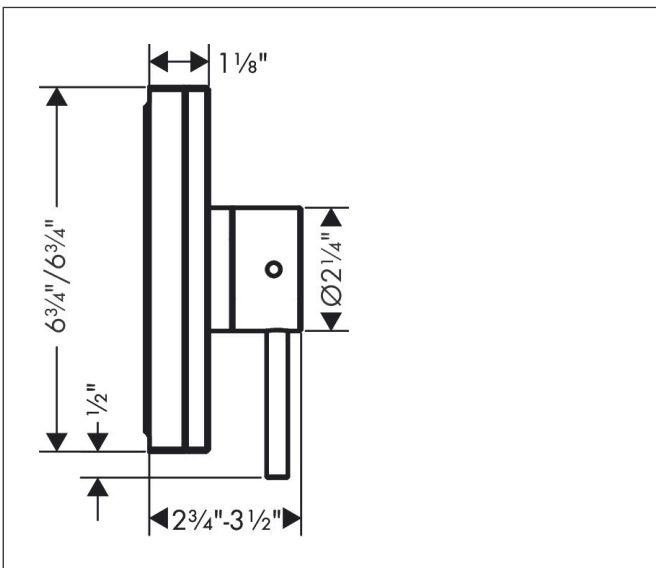

Brand AXOR
Art. Name **AXOR Edge** Pressure Balance Trim - Diamond Cut
Art. Nr. 46461001
Surface Chrome
Pos. 1

Product Picture

Features

- Temperature and volume control for 1 outlet
- Maximum flow rate (at 3 bar): 20.6 l/min
- Connection type: base set

Drawing

Brand AXOR
Art. Name **AXOR Edge** Pressure Balance Trim - Diamond Cut
Art. Nr. 46461001
Surface Chrome
Pos. 1

Spare Parts Drawings for build year: >09/20

Brand AXOR
Art. Name **AXOR Edge** Pressure Balance Trim - Diamond Cut
Art. Nr. 46461001
Surface Chrome
Pos. 1

Spare parts list for build year: >09/20

Pos.	Description	Article number
1	handle	93522000
2	adapter for handle	92756000
3	set of fixing screws	96454000
4	sub plate	93604000
5	cartridge, assy	88727000
6	set of screws	96525000
7	O-ring 16x2	98133000
8	extension 25 mm	13595000