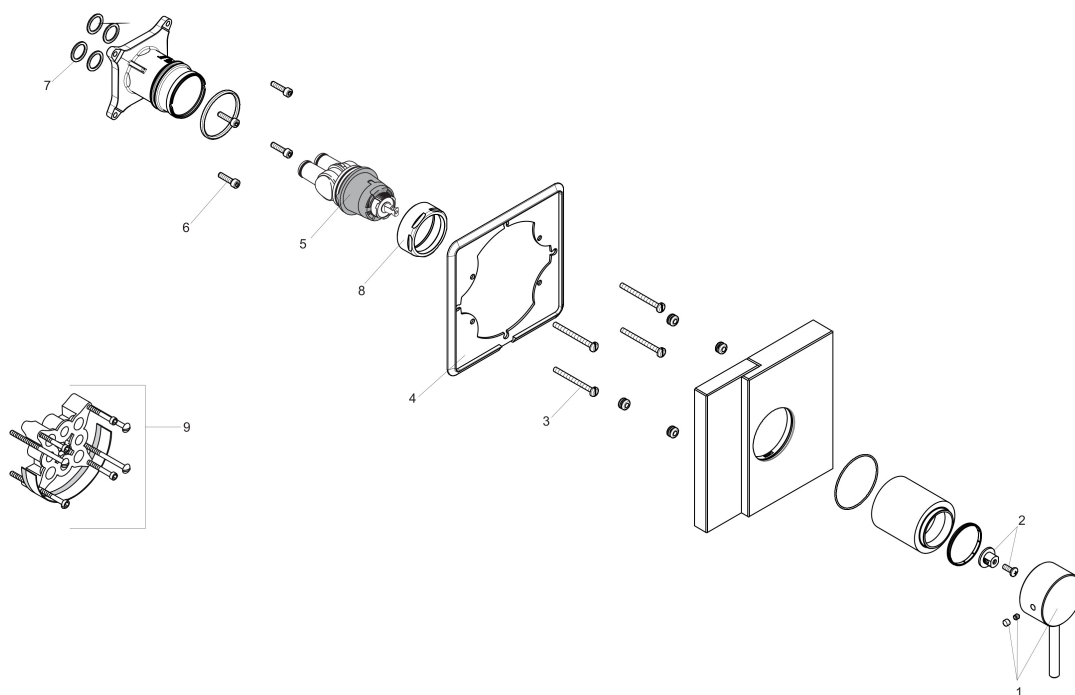

Brand AXOR
Art. Name **AXOR Edge** Pressure Balance Trim - Diamond Cut
Art. Nr. 46461001
Surface Chrome
Pos. 1

Product Picture

Features

- Temperature and volume control for 1 outlet
- Maximum flow rate (at 3 bar): 20.6 l/min
- Connection type: base set

Drawing

Brand AXOR
Art. Name **AXOR Edge** Pressure Balance Trim - Diamond Cut
Art. Nr. 46461001
Surface Chrome
Pos. 1

Spare Parts Drawings for build year: >09/20

Brand AXOR
Art. Name **AXOR Edge** Pressure Balance Trim - Diamond Cut
Art. Nr. 46461001
Surface Chrome
Pos. 1

Spare parts list for build year: >09/20

Pos.	Description	Article number
1	handle	93522000
2	adapter for handle	92756000
3	set of fixing screws	96454000
4	sub plate	93604000
5	cartridge, assy	88727000
6	set of screws	96525000
7	O-ring 16x2	98133000
8	extension 25 mm	13595000