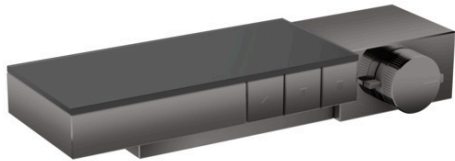

AXOR Edge

Thermostatic Trim for Exposed/Concealed Installation for 3 Functions

Finishes : **polished black chrome** Part no. : **46140331**

Description

Features

- Select push-button on/off control for 3 outlets
- Flow: 1.85 GPM (7 L/Min)
- Thermostatic cartridge
- Anti-scald 100° safety stop
- Shelf color: frosted grey glass
- Button: Trim comes with Select buttons: handshower, PowderRain, and Rain
- Does not include: Rough

Technology

Product image