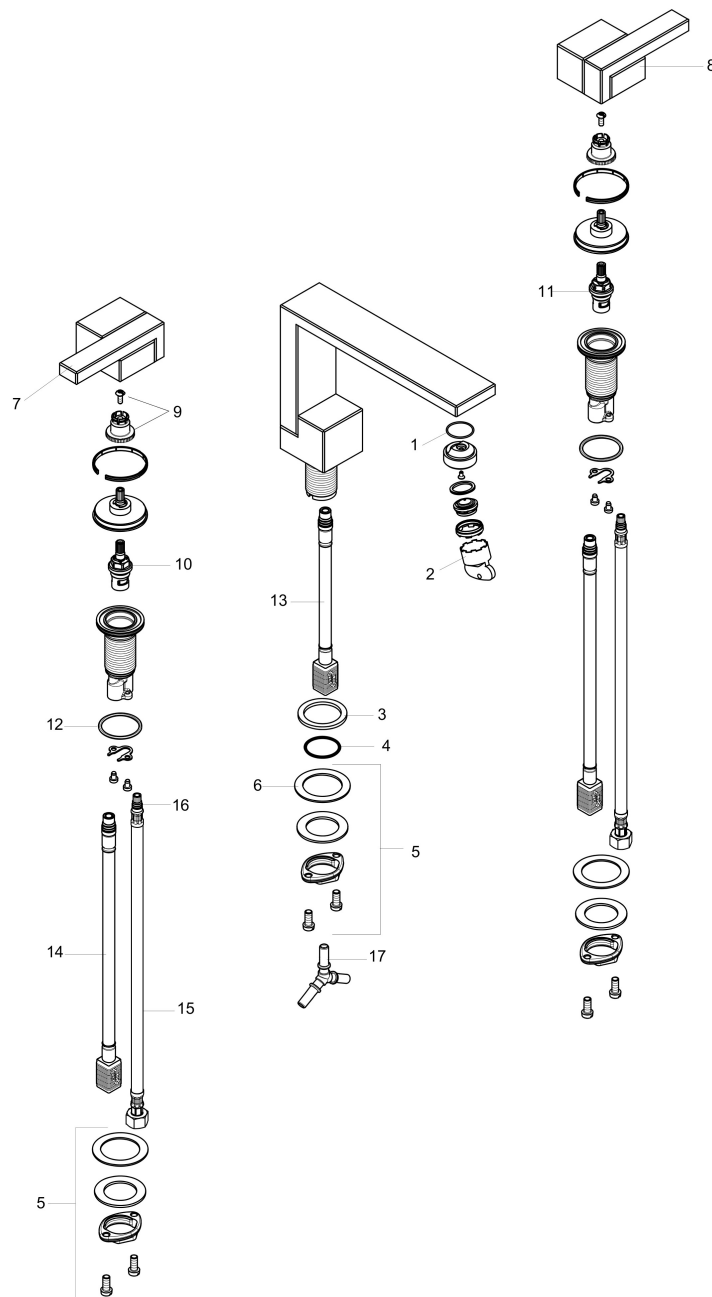

## Drawing

## Technology

Brand AXOR  
Art. Name **AXOR Edge** Widespread Faucet 130 - Diamond Cut, 1.2 GPM, without Pop-up  
Drain  
Art. Nr. 46051001  
Surface Chrome  
Pos. 1

## Spare Parts Drawings for build year: >01/20

Brand AXOR  
 Art. Name **AXOR Edge** Widespread Faucet 130 - Diamond Cut, 1.2 GPM, without Pop-up Drain  
 Art. Nr. 46051001  
 Surface Chrome  
 Pos. 1

## Spare parts list for build year: >01/20

Pos.	Description	Article number
1	O-ring 22x1,2	98397000
2	service tool	95661000
3	flat seal	98749000
4	O-ring 26x4	92191000
5	null	92909000
6	lever collar	97548000
7	handle for hot water	93619000
8	handle for cold water	93620000
9	handle fixing set	94184000
10	shut off unit right closing	98817001
11	shut off unit left closing	95366001
12	null	92907000
13	null	92913000
14	null	92914000
15	connection hose 18½" M8x0,75 3/8"	96321001
16	O-ring 7x1,5	98422000
17	hose connection angel	92905000