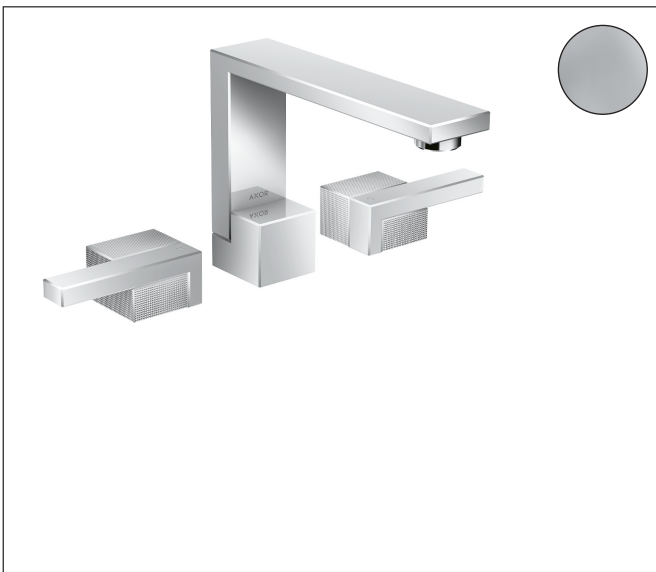

Brand AXOR  
 Art. Name **AXOR Edge** Widespread Faucet 130 - Diamond Cut, 1.2 GPM, without Pop-up  
 Drain  
 Art. Nr. 46051001  
 Surface Chrome  
 Pos. 1

## Features

- Handle design: lever handle
- Spray pattern: Aerated spray
- Maximum flow rate (at 3 bar): 4.5 l/min
- Ceramic valves hot/cold 90°

## Technology

Brand AXOR  
Art. Name **AXOR Edge** Widespread Faucet 130 - Diamond Cut, 1.2 GPM, without Pop-up  
Drain  
Art. Nr. 46051001  
Surface Chrome  
Pos. 1

## Spare Parts Drawings for build year: >01/20

Brand AXOR  
 Art. Name **AXOR Edge** Widespread Faucet 130 - Diamond Cut, 1.2 GPM, without Pop-up Drain  
 Art. Nr. 46051001  
 Surface Chrome  
 Pos. 1