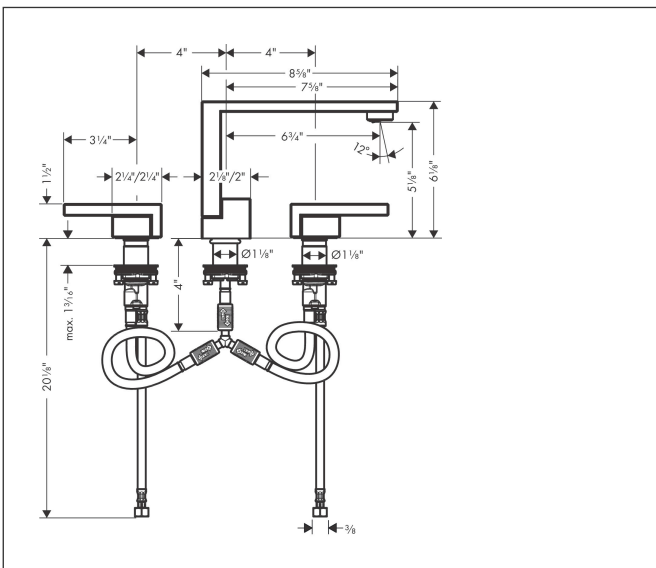

Brand AXOR
Art. Name **AXOR Edge** Widespread Faucet 130 - Diamond Cut, 1.2 GPM, without Pop-up
Drain
Art. Nr. 46051001
Surface Chrome
Pos. 1

Product Picture

Features

- Handle design: lever handle
- Spray pattern: Aerated spray
- Maximum flow rate (at 3 bar): 4.5 l/min
- Ceramic valves hot/cold 90°

Drawing

Technology