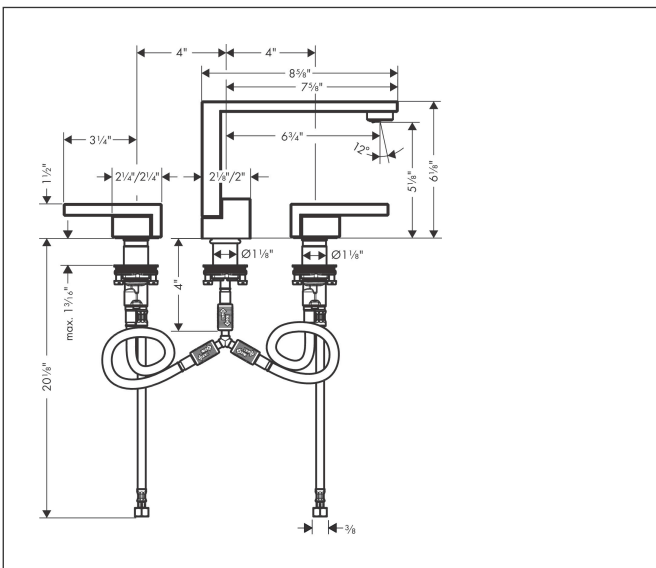

Brand AXOR
 Art. Name **AXOR Edge** Widespread Faucet 130, 1.2 GPM, without Pop-up Drain
 Art. Nr. 46050001
 Surface Chrome
 Pos. 1

Product Picture

Features

- Spout height: 5 Inch
- Handle design: lever handle
- Spray pattern: Aerated spray
- Maximum flow rate (at 3 bar): 4.5 l/min
- Ceramic valves hot/cold 90°

Drawing

Technology

Brand AXOR
Art. Name **AXOR Edge** Widespread Faucet 130, 1.2 GPM, without Pop-up Drain
Art. Nr. 46050001
Surface Chrome
Pos. 1

Spare Parts Drawings for build year: >01/20

Brand AXOR
 Art. Name **AXOR Edge** Widespread Faucet 130, 1.2 GPM, without Pop-up Drain
 Art. Nr. 46050001
 Surface Chrome
 Pos. 1

Spare parts list for build year: >01/20

Pos.	Description	Article number
1	O-ring 22x1,2	98397000
2	service tool	95661000
3	flat seal	98749000
4	O-ring 26x4	92191000
5	null	92909000
6	lever collar	97548000
7	handle for hot water	93617000
8	handle for cold water	93618000
9	handle fixing set	94184000
10	shut off unit right closing	98817001
11	shut off unit left closing	95366001
12	null	92907000
13	null	92913000
14	null	92914000
15	connection hose 18½" M8x0,75 3/8"	96321001
16	O-ring 7x1,5	98422000
17	hose connection angel	92905000