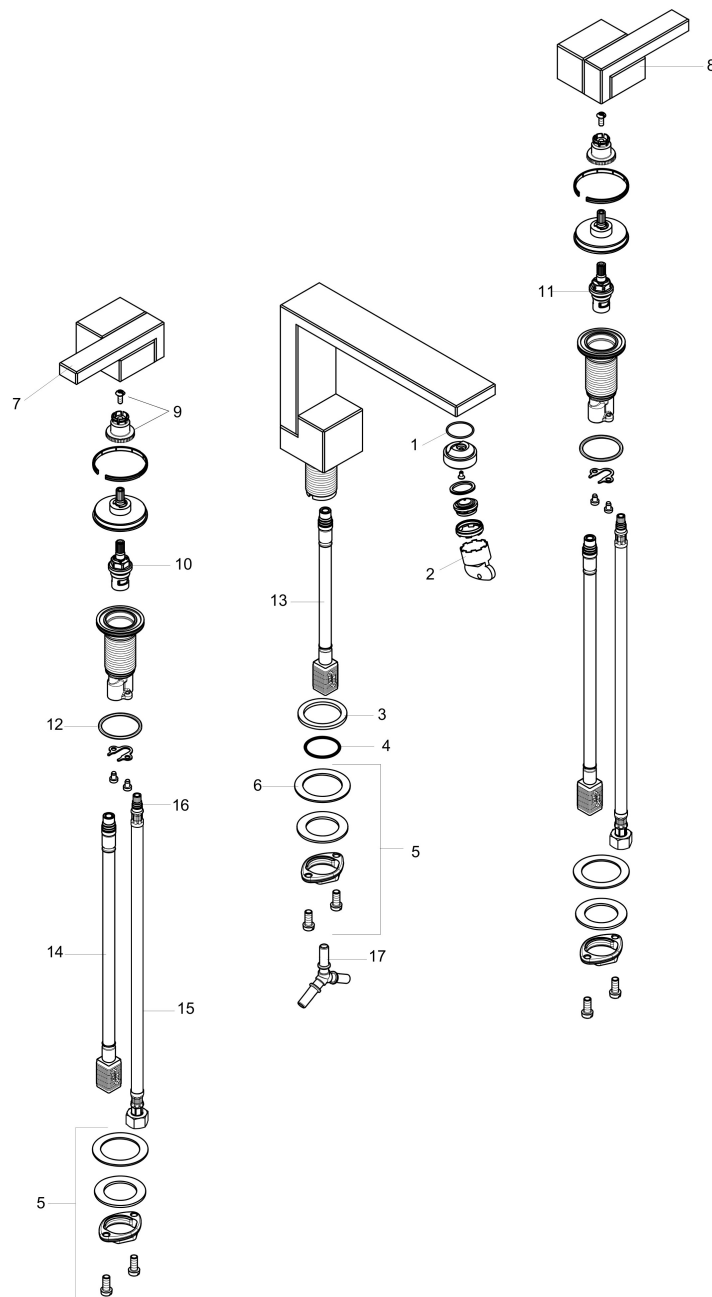

Brand AXOR
 Art. Name **AXOR Edge** Widespread Faucet 130, 1.2 GPM, without Pop-up Drain
 Art. Nr. 46050001
 Surface Chrome
 Pos. 1

Product Picture

Features

- Spout height: 5 Inch
- Handle design: lever handle
- Spray pattern: Aerated spray
- Maximum flow rate (at 3 bar): 4.5 l/min
- Ceramic valves hot/cold 90°

Drawing

Technology

Brand AXOR
Art. Name **AXOR Edge** Widespread Faucet 130, 1.2 GPM, without Pop-up Drain
Art. Nr. 46050001
Surface Chrome
Pos. 1

Spare Parts Drawings for build year: >01/20

Brand AXOR
 Art. Name **AXOR Edge** Widespread Faucet 130, 1.2 GPM, without Pop-up Drain
 Art. Nr. 46050001
 Surface Chrome
 Pos. 1

Spare parts list for build year: >01/20

Pos.	Description	Article number
1	O-ring 22x1,2	98397000
2	service tool	95661000
3	flat seal	98749000
4	O-ring 26x4	92191000
5	null	92909000
6	lever collar	97548000
7	handle for hot water	93617000
8	handle for cold water	93618000
9	handle fixing set	94184000
10	shut off unit right closing	98817001
11	shut off unit left closing	95366001
12	null	92907000
13	null	92913000
14	null	92914000
15	connection hose 18½" M8x0,75 3/8"	96321001
16	O-ring 7x1,5	98422000
17	hose connection angel	92905000