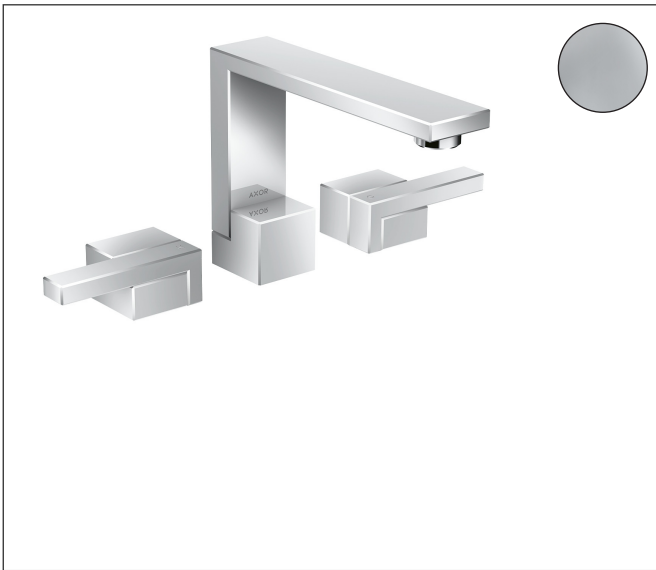

Brand AXOR
 Art. Name **AXOR Edge** Widespread Faucet 130, 1.2 GPM, without Pop-up Drain
 Art. Nr. 46050001
 Surface Chrome
 Pos. 1

Product Picture

Features

- Spout height: 5 Inch
- Handle design: lever handle
- Spray pattern: Aerated spray
- Maximum flow rate (at 3 bar): 4.5 l/min
- Ceramic valves hot/cold 90°

Drawing

Technology

Brand AXOR
Art. Name **AXOR Edge** Widespread Faucet 130, 1.2 GPM, without Pop-up Drain
Art. Nr. 46050001
Surface Chrome
Pos. 1

Spare Parts Drawings for build year: >01/20

Brand AXOR
 Art. Name **AXOR Edge** Widespread Faucet 130, 1.2 GPM, without Pop-up Drain
 Art. Nr. 46050001
 Surface Chrome
 Pos. 1

Spare parts list for build year: >01/20

Pos.	Description	Article number
1	O-ring 22x1,2	98397000
2	service tool	95661000
3	flat seal	98749000
4	O-ring 26x4	92191000
5	null	92909000
6	lever collar	97548000
7	handle for hot water	93617000
8	handle for cold water	93618000
9	handle fixing set	94184000
10	shut off unit right closing	98817001
11	shut off unit left closing	95366001
12	null	92907000
13	null	92913000
14	null	92914000
15	connection hose 18½" M8x0,75 3/8"	96321001
16	O-ring 7x1,5	98422000
17	hose connection angel	92905000