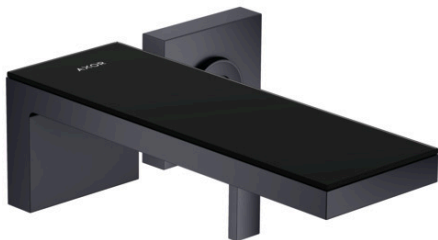

Product image