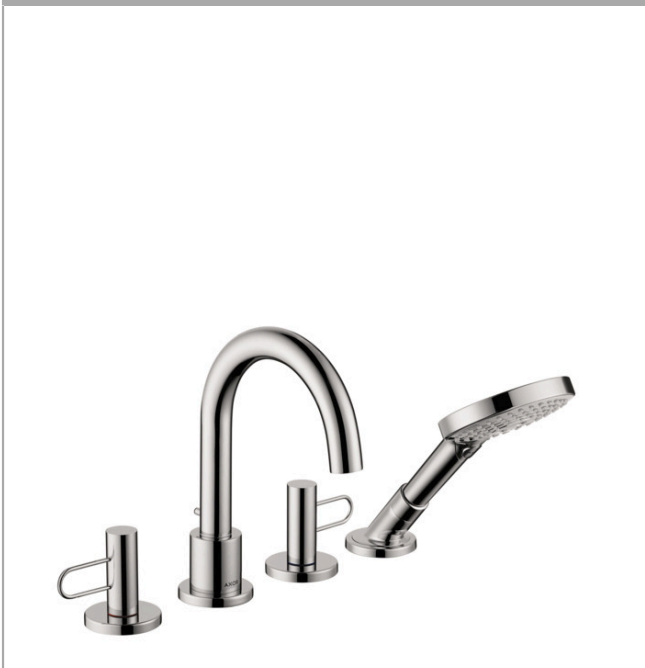

AXOR Uno
4-Hole Roman Tub Set Trim with Loop Handles and 1.75 GPM Handshower
 Finishes : **chrome** Part no. : **38443001**

Description

Features

- 90° ceramic valves
- Integrated double backflow prevention
- MASS/Massachusetts
- DOE/FTC
- TECQ/Texas Registered
- CEC/California/Watersaving
- WaterSense/IAPMO/7286/Showers

Technology

Compliance

Product image

Scale drawing