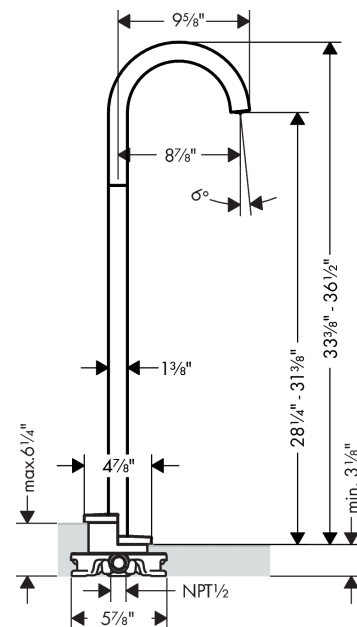

AXOR Uno
Tube Spout Curved Freestanding
 Finishes : **chrome** Part no. : **38412001**

Description

Features

- Solid brass
- MASS/Massachusetts

Technology

Compliance

Product image

Scale drawing

AXOR Uno
Tub Spout Curved Freestanding
Finishes : **chrome** Part no. : **38412001**

Exploded drawing

Year of production: >07/18

AXOR Uno
Tub Spout Curved Freestanding
 Finishes : **chrome** Part no. : **38412001**

Spare parts list

Year of production: >07/18

Pos.	Description	Part no.	PC	PU
1	aerator M24x1 D	93235000	0	1
2	special tool	95290000	0	1
3	O-ring 44x2,5	98162000	0	1
4	hexagon socket screw M10x35	97670000	0	1
5	O-ring 29x3	98371000	0	1
6	O-ring 7x2	98419000	0	1
7	extension set 60 mm	97686000	0	1
a	concealed item	10452180	0	1