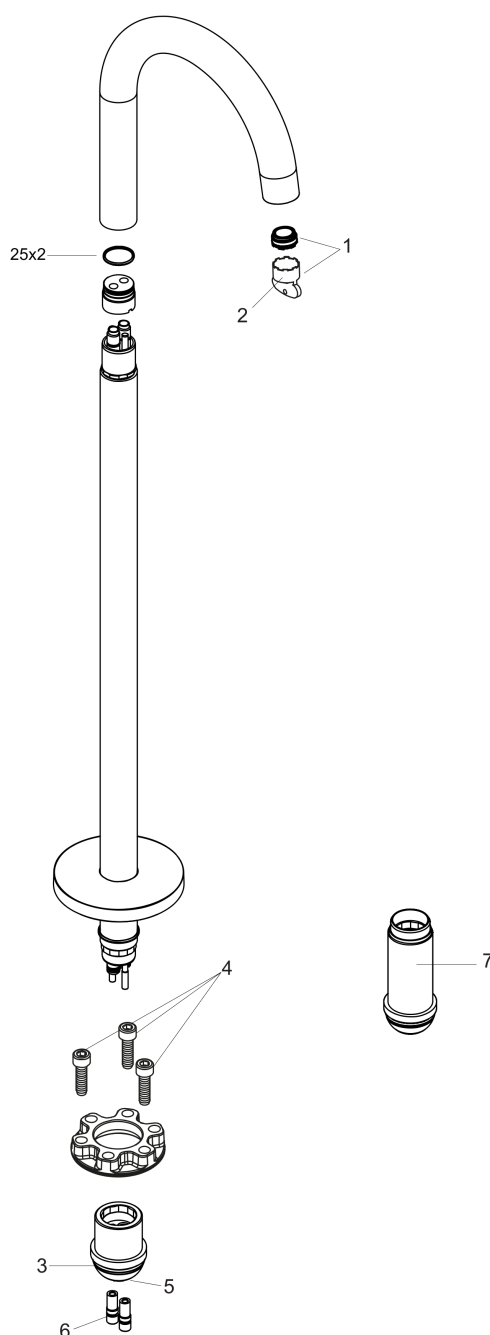

AXOR Uno
Tube Spout Curved Freestanding
 Finishes : **chrome** Part no. : **38412001**

Description

Features

- Solid brass
- MASS/Massachusetts

Technology

Compliance

Product image

Scale drawing

AXOR Uno
Tub Spout Curved Freestanding
Finishes : **chrome** Part no. : **38412001**

Exploded drawing

Year of production: >07/18

AXOR Uno
Tub Spout Curved Freestanding
 Finishes : **chrome** Part no. : **38412001**

Spare parts list

Year of production: >07/18

Pos.	Description	Part no.	PC	PU
1	aerator M24x1 D	93235000	0	1
2	special tool	95290000	0	1
3	O-ring 44x2,5	98162000	0	1
4	hexagon socket screw M10x35	97670000	0	1
5	O-ring 29x3	98371000	0	1
6	O-ring 7x2	98419000	0	1
7	extension set 60 mm	97686000	0	1
a	concealed item	10452180	0	1