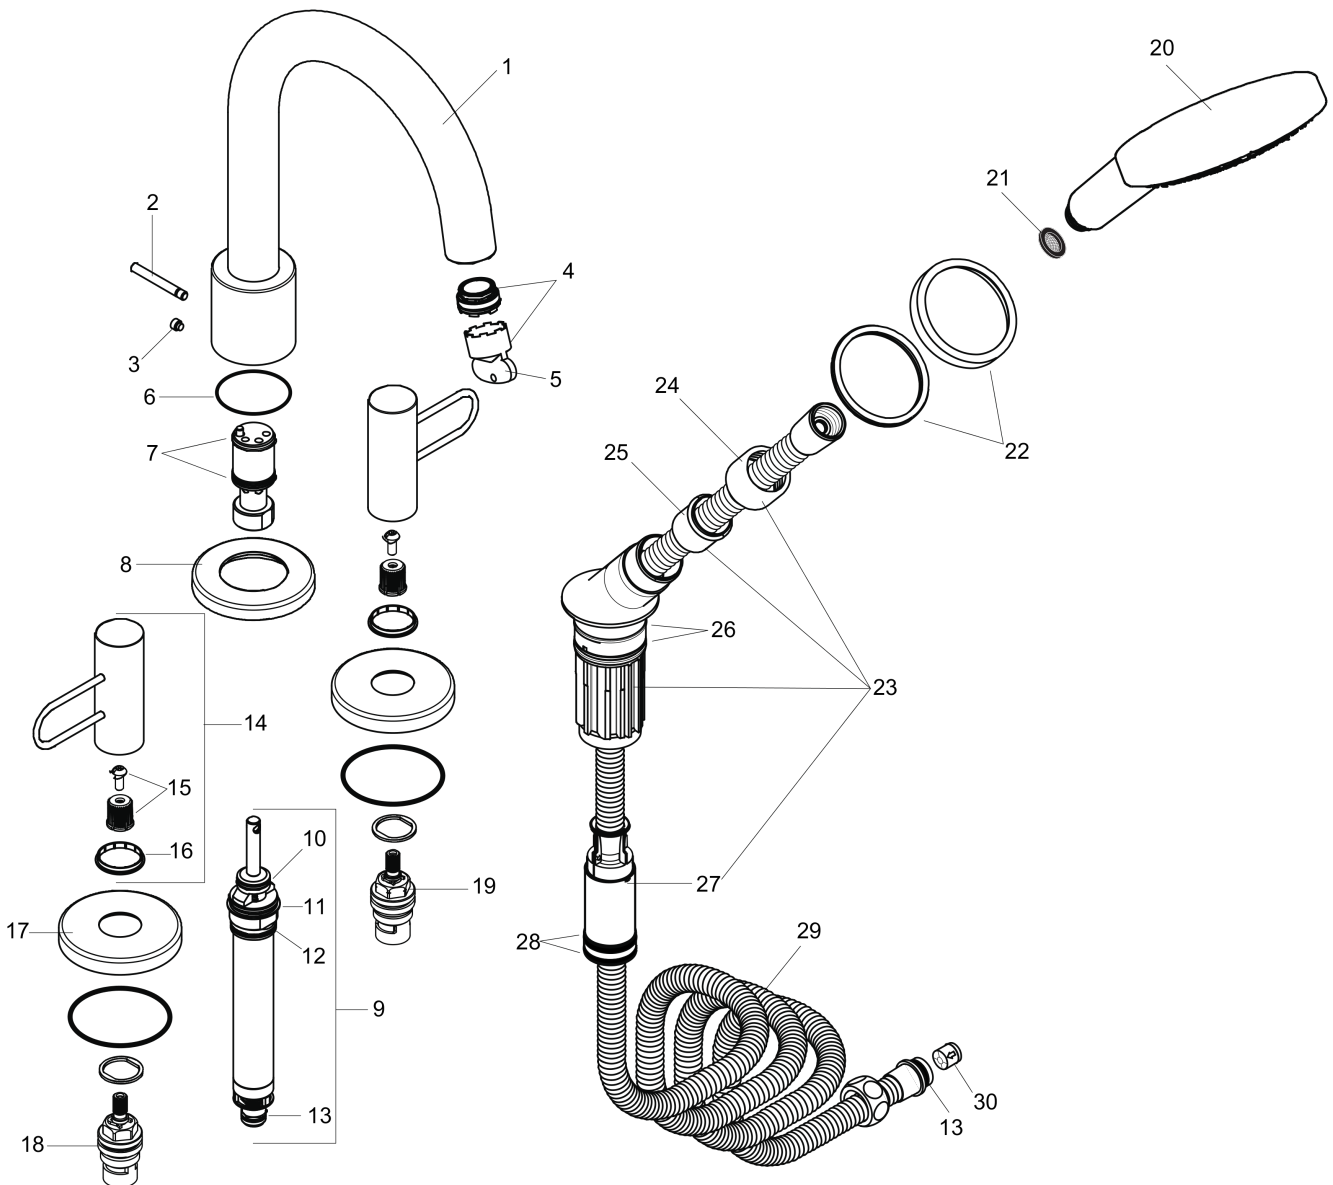

AXOR Uno
4-Hole Roman Tub Set Trim with Loop Handles and 2.0 GPM Handshower
 Finishes : **chrome** Part no. : **38445001**

Description

Features

- 90° ceramic valves
- Integrated double backflow prevention
- MASS/Massachusetts
- DOE/FTC
- TECQ/Texas Registered
- WaterSense/IAPMO/7286/Showers

Technology

Compliance

Product image

Scale drawing

AXOR Uno
4-Hole Roman Tub Set Trim with Loop Handles and 2.0 GPM Handshower
 Finishes : **chrome** Part no. : **38445001**

Exploded drawing

Year of production: >10/17

AXOR Uno
4-Hole Roman Tub Set Trim with Loop Handles and 2.0 GPM Handshower
 Finishes : **chrome** Part no. : **38445001**

Spare parts list

Year of production: >10/17

Pos.	Description	Part no.	PC	PU
1	spout cpl.	93043000	0	1
2	diverter knob	98707000	0	1
3	hollow set screw M6x6	97660000	0	1
4	aerator M24x1 (30 l/min)	98998000	0	1
5	special tool	95158000	0	1
6	O-ring 42x1,5	98171000	0	1
7	O-ring 21x1,5	98219000	0	1
8	escutcheon Ø 70 mm	93063000	0	1
9	selector assy	96775000	0	1
10	O-Ring 14x2,5	98189000	0	1
11	O-Ring 23x2,5	98183000	0	1
12	O-Ring 22x2	98185000	0	1
13	O-ring 11x2	98127000	0	1
14	handle	93064000	0	1
15	handle fixing set	98932000	0	1
16	set of color-rings cold / hot water	96319000	0	1
17	escutcheon	31098000	0	1
18	shut off unit right closing	94009000	0	1
19	shut off unit left closing	94008000	0	1
20	handshower	04529000	0	1
21	filter packing	94246000	0	1
22	escutcheon for shower holder	95753000	0	1
23	shower holder, assy	95996000	0	1
24	nut	97584000	0	1
25	insert for shower holder	96942000	0	1
26	O-ring 38x2,5	98198000	0	1
27	hose brake	98656000	0	1
28	O-Ring 28x2	98194000	0	1
29	shower hose 2,00 m	94148000	0	1
30	set of non return valves DW 15	94074000	0	1