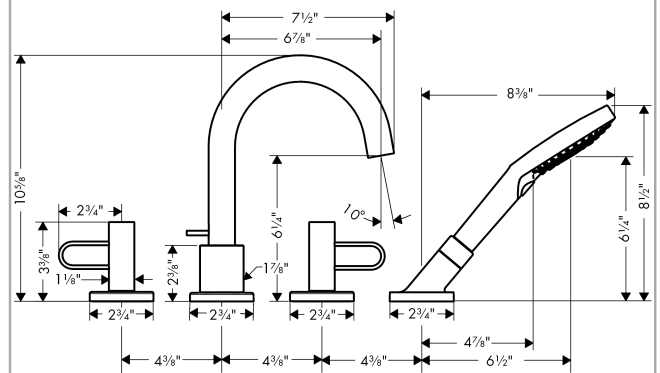

AXOR Uno
4-Hole Roman Tub Set Trim with Loop Handles and 2.0 GPM Handshower
 Finishes : **chrome** Part no. : **38445001**

Description

Features

- 90° ceramic valves
- Integrated double backflow prevention
- MASS/Massachusetts
- DOE/FTC
- TECQ/Texas Registered
- WaterSense/IAPMO/7286/Showers

Technology

Compliance

Product image

Scale drawing

AXOR Uno
4-Hole Roman Tub Set Trim with Loop Handles and 2.0 GPM Handshower
 Finishes : **chrome** Part no. : **38445001**

Exploded drawing

Year of production: >10/17

AXOR Uno
4-Hole Roman Tub Set Trim with Loop Handles and 2.0 GPM Handshower
 Finishes : **chrome** Part no. : **38445001**

Spare parts list

Year of production: >10/17

Pos.	Description	Part no.	PC	PU
1	spout cpl.	93043000	0	1
2	diverter knob	98707000	0	1
3	hollow set screw M6x6	97660000	0	1
4	aerator M24x1 (30 l/min)	98998000	0	1
5	special tool	95158000	0	1
6	O-ring 42x1,5	98171000	0	1
7	O-ring 21x1,5	98219000	0	1
8	escutcheon Ø 70 mm	93063000	0	1
9	selector assy	96775000	0	1
10	O-Ring 14x2,5	98189000	0	1
11	O-Ring 23x2,5	98183000	0	1
12	O-Ring 22x2	98185000	0	1
13	O-ring 11x2	98127000	0	1
14	handle	93064000	0	1
15	handle fixing set	98932000	0	1
16	set of color-rings cold / hot water	96319000	0	1
17	escutcheon	31098000	0	1
18	shut off unit right closing	94009000	0	1
19	shut off unit left closing	94008000	0	1
20	handshower	04529000	0	1
21	filter packing	94246000	0	1
22	escutcheon for shower holder	95753000	0	1
23	shower holder, assy	95996000	0	1
24	nut	97584000	0	1
25	insert for shower holder	96942000	0	1
26	O-ring 38x2,5	98198000	0	1
27	hose brake	98656000	0	1
28	O-Ring 28x2	98194000	0	1
29	shower hose 2,00 m	94148000	0	1
30	set of non return valves DW 15	94074000	0	1