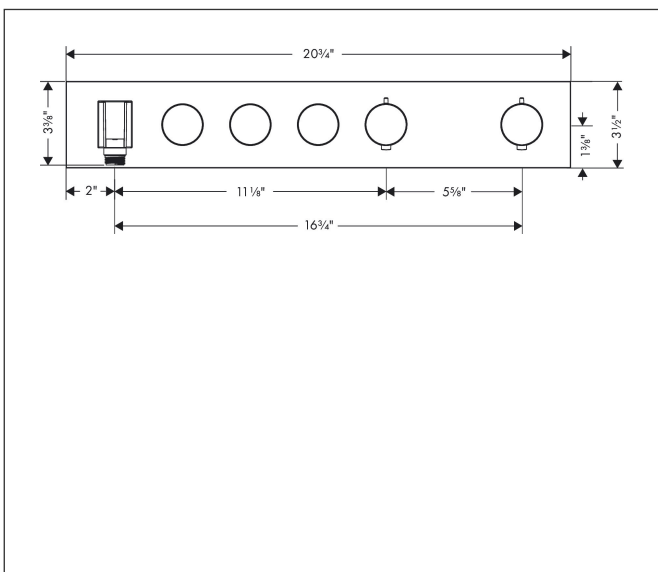

Brand AXOR
Art. Name **AXOR ShowerSolutions** Thermostatic Module Trim Select for 3 Functions
Art. Nr. 18356341
Surface brushed black chrome
Pos. 1

Product Picture

Features

- Consists of: Thermostatic Module Trim, Handshower holder
- Select push-button on/off control for 3 outlets
- Outlets may be operated simultaneously
- Flow: 1.77 GPM (6.7 L/Min)
- Thermostatic cartridge, Start/stop cartridge
- Anti-scald 100° safety stop
- Hose nut: For shower hoses with conical or cylindrical nut on both sides
- Thermostat is delivered with buttons Rain large, Waterfall, hand shower
- Optional accessory to limit total flow to 1.75 GPM @80 PSI where required

Drawing

Technology