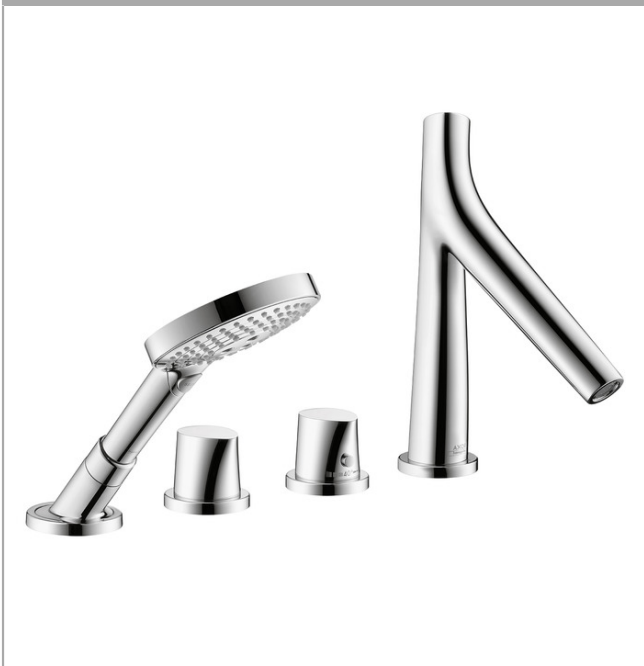

AXOR Starck Organic
AXOR Starck Organic 4-Hole Roman Tub Set Trim with 1.75 GPM Handshower
 Finishes : **chrome** Part no. : **12424001**

Description

Features

- Thermostatic cartridge
- Integrated double backflow prevention
- integrated shower support
- Tub spout with diverter

Technology

Compliance

Product image

Scale drawing