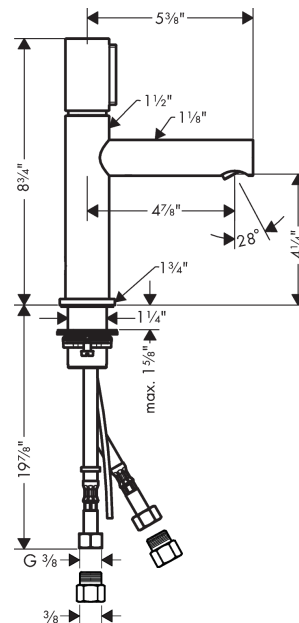

Scale drawing