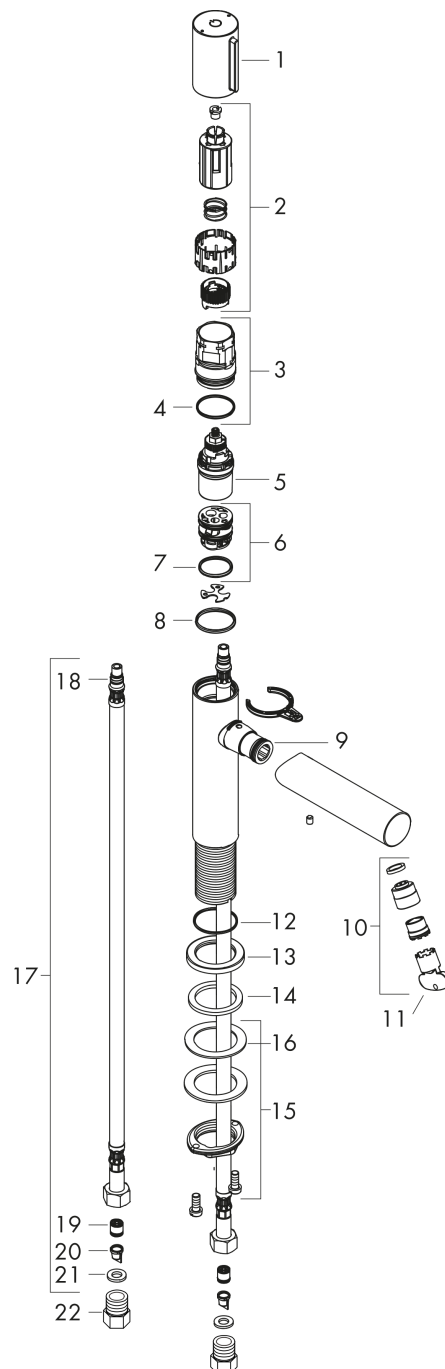

AXOR Uno
AXOR Uno Select Single-Hole Faucet without Pop-Up, 1.2 GPM
Finishes : **chrome**   Part no. : **45012001**

Exploded drawing

Year of production: >07/18

AXOR Uno
AXOR Uno Select Single-Hole Faucet without Pop-Up, 1.2 GPM
Finishes : **chrome** Part no. : **45012001**

Spare parts list

Year of production: >07/18

Pos.	Description	Part no.	PC	PU
1	handle	92897000	0	1
2	adapter for handle	92526000	0	1
3	nut	92528000	0	1
4	O-ring 27x1,5	92527000	0	1
5	cartridge, assy	92529000	0	1
6	adapter for cartridge	98866000	0	1
7	O-ring 23x2	98398000	0	1
8	O-Ring 28x2	98194000	0	1
9	O-ring 16x2	98133000	0	1
10	aerator laminar M16,5x1 (4,5 l/min)	92876000	0	1
11	special tool	98987000	0	1
12	O-ring 30x1,5	98433000	0	1
13	escutcheon Ø 46 mm	95268000	0	1
14	flat seal	98749000	0	1
15	fixing set (Ø 32)	13961000	0	1
16	lever collar	97548000	0	1
17	connection hose 600 mm M8x0,75 G3/8	92629000	0	1
18	O-ring 7x1,5	98422000	0	1
19	non return valve DW 10	96456000	0	1
20	filter	92532000	0	1
21	sealing set	92533000	0	1
22	adapter for connection hose	88802000	0	1