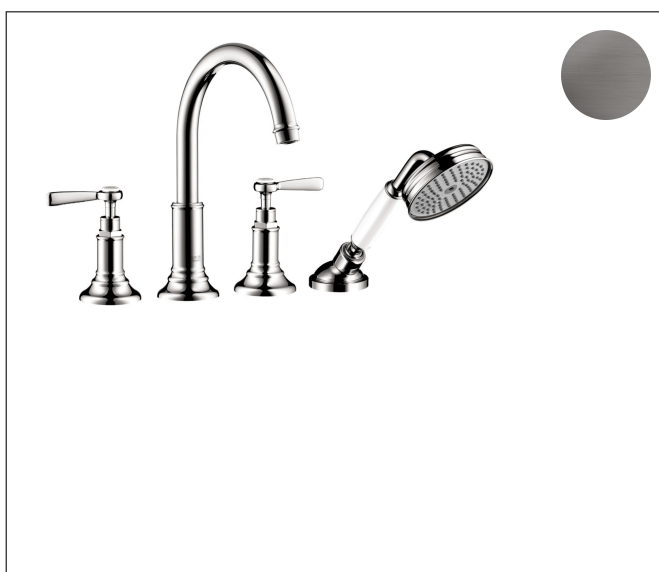

Brand	AXOR
Art. Name	<b>AXOR Montreux</b> 4-Hole Roman Tub Set Trim with Lever Handles and 1.8 GPM Handshower
Art. Nr.	16555341
Surface	brushed black chrome
Pos.	1

## Product Picture

## Features

- Flow: 5.28 GPM (20 L/Min)
- Flow rate of hand shower at 3 bar: 1.8 GPM (6.8 L/Min)
- 90° ceramic valves
- Integrated double backflow prevention