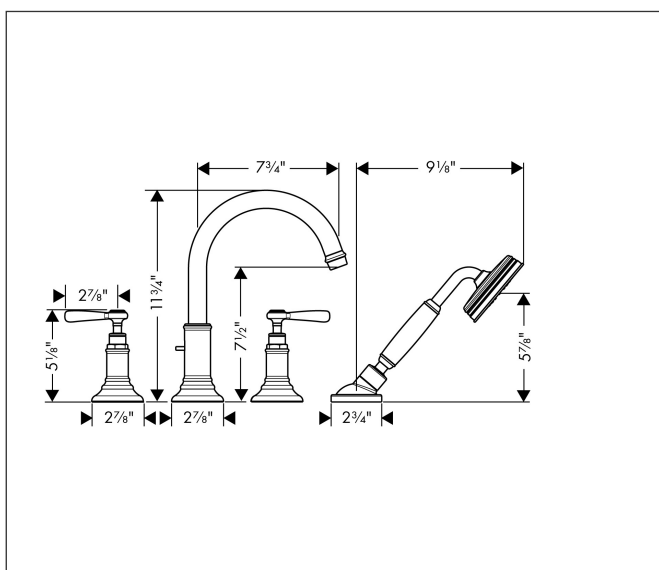

Brand	AXOR
Art. Name	AXOR Montreux 4-Hole Roman Tub Set Trim with Lever Handles and 1.8 GPM Handshower
Art. Nr.	16555341
Surface	brushed black chrome
Pos.	1

Product Picture

Features

- Flow: 5.28 GPM (20 L/Min)
- Flow rate of hand shower at 3 bar: 1.8 GPM (6.8 L/Min)
- 90° ceramic valves
- Integrated double backflow prevention

Drawing

Technology