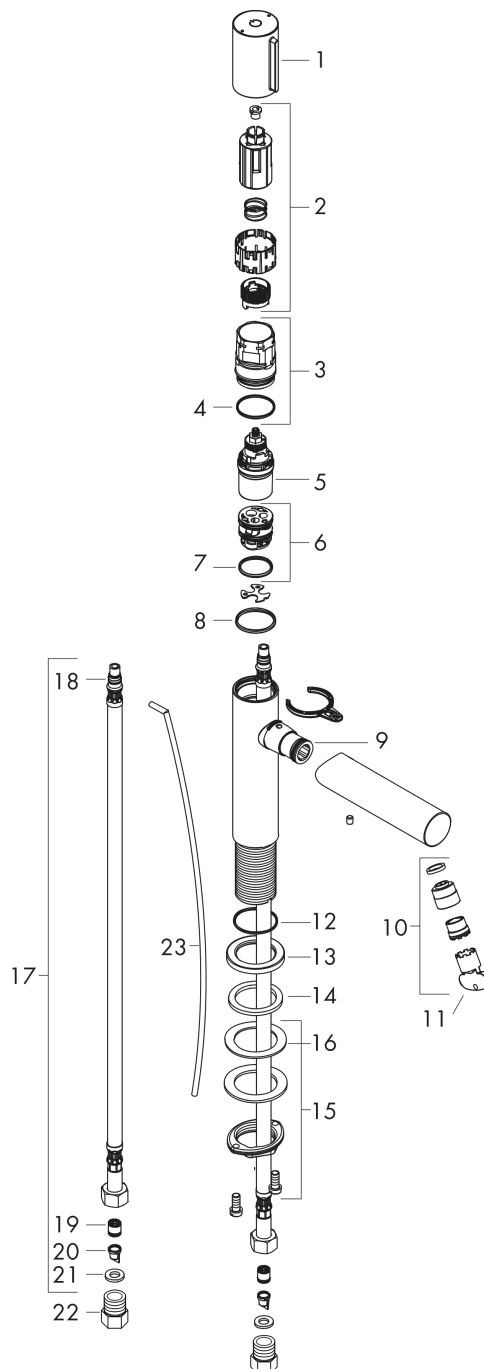

AXOR Uno
AXOR Uno Select Single-Hole Faucet, 1.2 GPM
 Finishes : **chrome** Part no. : **45010001**

Description

Features

- Laminar spray
- Select cartridge for easy, intuitive operation: Push handle to turn water on and off, and turn to adjust temperature
- pop-up waste set G 1

Technology

Compliance

Product image

Scale drawing

AXOR Uno
AXOR Uno Select Single-Hole Faucet, 1.2 GPM
 Finishes : **chrome** Part no. : **45010001**

Exploded drawing

Year of production: >07/18

AXOR Uno
AXOR Uno Select Single-Hole Faucet, 1.2 GPM
 Finishes : **chrome** Part no. : **45010001**

Spare parts list

Year of production: >07/18

Pos.	Description	Part no.	PC	PU
1	handle	92897000	0	1
2	adapter for handle	92526000	0	1
3	nut	92528000	0	1
4	O-ring 27x1,5	92527000	0	1
5	cartridge, assy	92529000	0	1
6	adapter for cartridge	98866000	0	1
7	O-ring 23x2	98398000	0	1
8	O-Ring 28x2	98194000	0	1
9	O-ring 16x2	98133000	0	1
10	aerator laminar M16,5x1 (4,5 l/min)	92876000	0	1
11	special tool	98987000	0	1
12	O-ring 30x1,5	98433000	0	1
13	escutcheon Ø 46 mm	95268000	0	1
14	flat seal	98749000	0	1
15	fixing set (Ø 32)	13961000	0	1
16	lever collar	97548000	0	1
17	connection hose 600 mm M8x0,75 G3/8	92629000	0	1
18	O-ring 7x1,5	98422000	0	1
19	non return valve DW 10	96456000	0	1
20	filter	92532000	0	1
21	sealing set	92533000	0	1
22	adapter for connection hose	88802000	0	1
23	pull rod	97158000	0	1
a	pop up waste	88509000	0	1