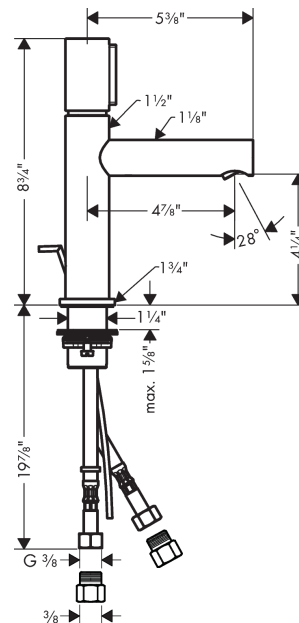

AXOR Uno
AXOR Uno Select Single-Hole Faucet, 1.2 GPM
 Finishes : **chrome** Part no. : **45010001**

Description

Features

- Laminar spray
- Select cartridge for easy, intuitive operation: Push handle to turn water on and off, and turn to adjust temperature
- pop-up waste set G 1

Technology

Compliance

Product image

Scale drawing

AXOR Uno
AXOR Uno Select Single-Hole Faucet, 1.2 GPM
 Finishes : **chrome** Part no. : **45010001**

Exploded drawing

Year of production: >07/18

AXOR Uno
AXOR Uno Select Single-Hole Faucet, 1.2 GPM
 Finishes : **chrome** Part no. : **45010001**

Spare parts list

Year of production: >07/18

Pos.	Description	Part no.	PC	PU
1	handle	92897000	0	1
2	adapter for handle	92526000	0	1
3	nut	92528000	0	1
4	O-ring 27x1,5	92527000	0	1
5	cartridge, assy	92529000	0	1
6	adapter for cartridge	98866000	0	1
7	O-ring 23x2	98398000	0	1
8	O-Ring 28x2	98194000	0	1
9	O-ring 16x2	98133000	0	1
10	aerator laminar M16,5x1 (4,5 l/min)	92876000	0	1
11	special tool	98987000	0	1
12	O-ring 30x1,5	98433000	0	1
13	escutcheon Ø 46 mm	95268000	0	1
14	flat seal	98749000	0	1
15	fixing set (Ø 32)	13961000	0	1
16	lever collar	97548000	0	1
17	connection hose 600 mm M8x0,75 G3/8	92629000	0	1
18	O-ring 7x1,5	98422000	0	1
19	non return valve DW 10	96456000	0	1
20	filter	92532000	0	1
21	sealing set	92533000	0	1
22	adapter for connection hose	88802000	0	1
23	pull rod	97158000	0	1
a	pop up waste	88509000	0	1