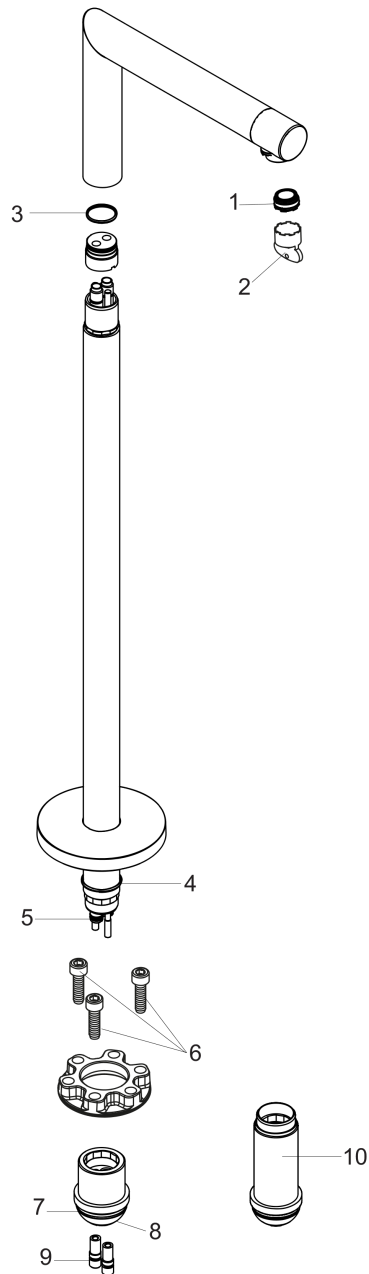

### Scale drawing

**AXOR Uno Freestanding Tub Spout, Straight**  
Finishes : **chrome**    Part no. : **45412001**

## Exploded drawing

Year of production: >07/18

## AXOR Uno Freestanding Tub Spout, Straight

Finishes : **chrome** Part no. : **45412001**

### Spare parts list

Year of production: >07/18

Pos.	Description	Part no.	PC	PU
1	aerator M24x1 D	93235000	0	1
2	O-ring 25x2	98389000	0	1
3	O-ring 35x2	92604000	0	1
4	O-ring 9x1,5	98117000	0	1
5	hexagon socket screw M10x35	97670000	0	1
6	O-ring 44x2,5	98162000	0	1
7	O-ring 29x3	98371000	0	1
8	O-ring 7x2	98419000	0	1
9	extension set 60 mm	97686000	0	1
a	concealed item	10452180	0	1
b	sealing foil	96441000	0	1