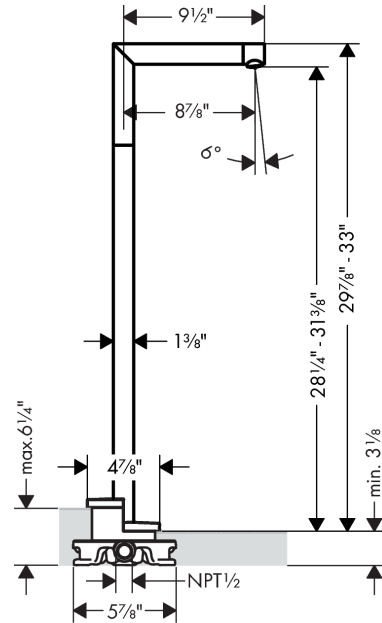

### Scale drawing

**AXOR Uno Freestanding Tub Spout, Straight**  
Finishes : **chrome**    Part no. : **45412001**