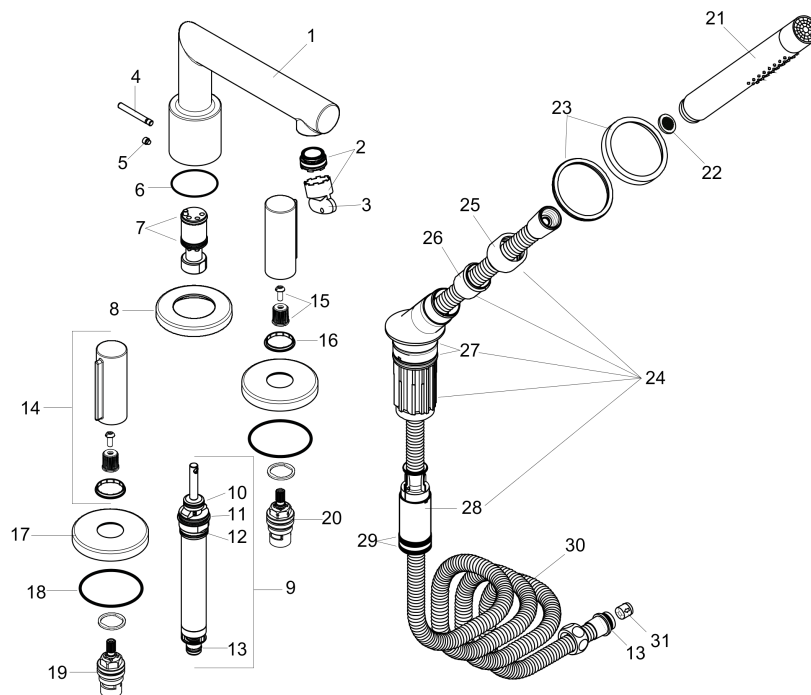

AXOR Uno
AXOR Uno 4-Hole Roman Tub Set Trim with Zero Handles with 1.75 GPM Handshower
Finishes : **chrome** Part no. : **45448001**

Description

Features

- 90° ceramic valves
- Integrated double backflow prevention
- Tub spout with diverter

Technology

Compliance

Product image

Scale drawing

AXOR Uno

AXOR Uno 4-Hole Roman Tub Set Trim with Zero Handles with 1.75 GPM Handshower

Finishes : **chrome** Part no. : **45448001**

Exploded drawing

Year of production: >07/18

AXOR Uno

AXOR Uno 4-Hole Roman Tub Set Trim with Zero Handles with 1.75 GPM Handshower

Finishes : **chrome** Part no. : **45448001**

Spare parts list

Year of production: >07/18

Pos.	Description	Part no.	PC	PU
1	spout cpl.	93065000	0	1
2	aerator M24x1 (30 l/min)	98998000	0	1
3	special tool	95158000	0	1
4	diverter knob	96774000	0	1
5	hollow set screw M6x6	97660000	0	1
6	O-ring 42x1,5	98171000	0	1
7	O-ring 21x1,5	98219000	0	1
8	escutcheon Ø 70 mm	97779000	0	1
9	selector assy	96775000	0	1
10	O-Ring 14x2,5	98189000	0	1
11	O-Ring 23x2,5	98183000	0	1
12	O-Ring 22x2	98185000	0	1
13	O-ring 11x2	98127000	0	1
14	handle	93066000	0	1
15	handle fixing set	98932000	0	1
16	set of color-rings cold / hot water	96319000	0	1
17	escutcheon	31098000	0	1
18	O-ring 58x3	98202000	0	1
19	shut off unit right closing	94009000	0	1
20	shut off unit left closing	94008000	0	1
21	handshower	04486000	0	1
22	filter packing	94246000	0	1
23	escutcheon for shower holder	95753000	0	1
24	shower holder, assy	95996000	0	1
25	nut	97584000	0	1
26	insert for shower holder	96942000	0	1
27	O-ring 38x2,5	98198000	0	1
28	hose brake	98656000	0	1
29	O-Ring 28x2	98194000	0	1
30	shower hose 2,00 m	94148000	0	1
31	set of non return valves DW 15	94074000	0	1