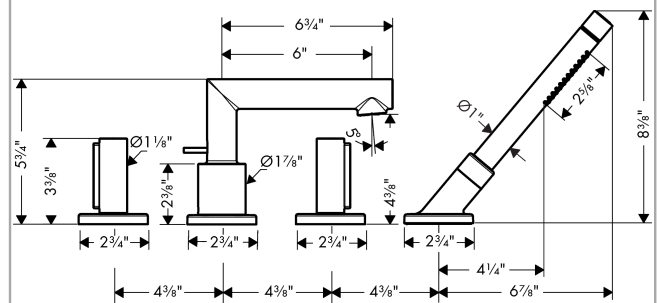

AXOR Uno
AXOR Uno 4-Hole Roman Tub Set Trim with Zero Handles with 1.75 GPM Handshower
Finishes : **chrome** Part no. : **45448001**

Description

Features

- 90° ceramic valves
- Integrated double backflow prevention
- Tub spout with diverter

Technology

Compliance

Product image

Scale drawing

AXOR Uno

AXOR Uno 4-Hole Roman Tub Set Trim with Zero Handles with 1.75 GPM Handshower

Finishes : **chrome** Part no. : **45448001**

Exploded drawing

Year of production: >07/18

AXOR Uno

AXOR Uno 4-Hole Roman Tub Set Trim with Zero Handles with 1.75 GPM Handshower

Finishes : **chrome** Part no. : **45448001**

Spare parts list

Year of production: >07/18

Pos.	Description	Part no.	PC	PU
1	spout cpl.	93065000	0	1
2	aerator M24x1 (30 l/min)	98998000	0	1
3	special tool	95158000	0	1
4	diverter knob	96774000	0	1
5	hollow set screw M6x6	97660000	0	1
6	O-ring 42x1,5	98171000	0	1
7	O-ring 21x1,5	98219000	0	1
8	escutcheon Ø 70 mm	97779000	0	1
9	selector assy	96775000	0	1
10	O-Ring 14x2,5	98189000	0	1
11	O-Ring 23x2,5	98183000	0	1
12	O-Ring 22x2	98185000	0	1
13	O-ring 11x2	98127000	0	1
14	handle	93066000	0	1
15	handle fixing set	98932000	0	1
16	set of color-rings cold / hot water	96319000	0	1
17	escutcheon	31098000	0	1
18	O-ring 58x3	98202000	0	1
19	shut off unit right closing	94009000	0	1
20	shut off unit left closing	94008000	0	1
21	handshower	04486000	0	1
22	filter packing	94246000	0	1
23	escutcheon for shower holder	95753000	0	1
24	shower holder, assy	95996000	0	1
25	nut	97584000	0	1
26	insert for shower holder	96942000	0	1
27	O-ring 38x2,5	98198000	0	1
28	hose brake	98656000	0	1
29	O-Ring 28x2	98194000	0	1
30	shower hose 2,00 m	94148000	0	1
31	set of non return valves DW 15	94074000	0	1