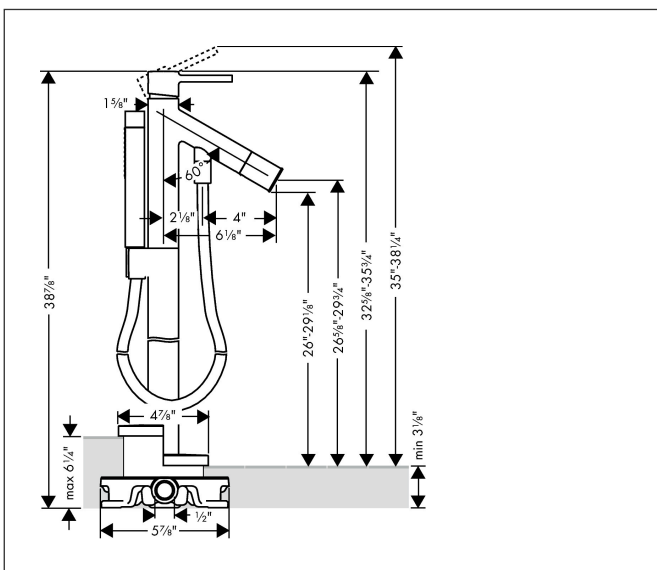

Brand	AXOR
Art. Name	AXOR Starck Freestanding Tub Filler Trim with 1.75 GPM Handshower
Art. Nr.	12456341
Surface	brushed black chrome
Pos.	1

Product Picture

Features

- Spray type hand shower: Full, IntenseRain
- Flow: 5.81 GPM (22 L/Min)
- Flow rate of hand shower at 3 bar: 1.75 GPM (6.6 L/Min)
- Ceramic cartridge
- Integrated double backflow prevention

Drawing

Technology

Spray Types