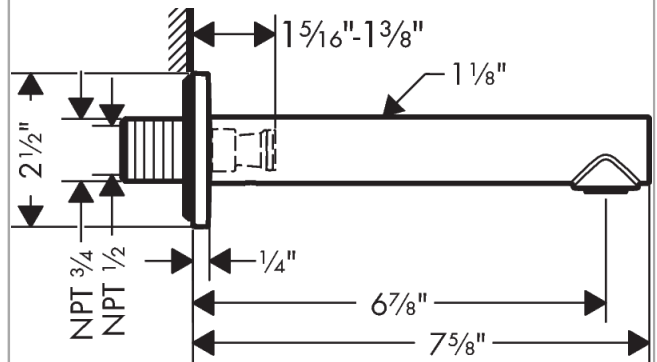

AXOR Uno Tub Spout, Straight

Finishes : **chrome** Part no. : **45410001**

Description

Features

- Solid brass
- 1/2" female and 3/4" male adaptor included

Compliance

Product image

Scale drawing

AXOR Uno Tub Spout, Straight

Finishes : **chrome** Part no. : **45410001**

Exploded drawing

Year of production: >07/18

AXOR Uno Tub Spout, Straight

Finishes : **chrome** Part no. : **45410001**

Spare parts list

Year of production: >07/18

Pos.	Description	Part no.	PC	PU
1	O-ring 13x2	98128000	0	1
2	seal	97530000	0	1
3	O-ring 18x1,5	98231000	0	1
4	O-ring 20x1,5	98197000	0	1
5	aerator M24x1 C	92934000	0	1
6	special tool	95290000	0	1