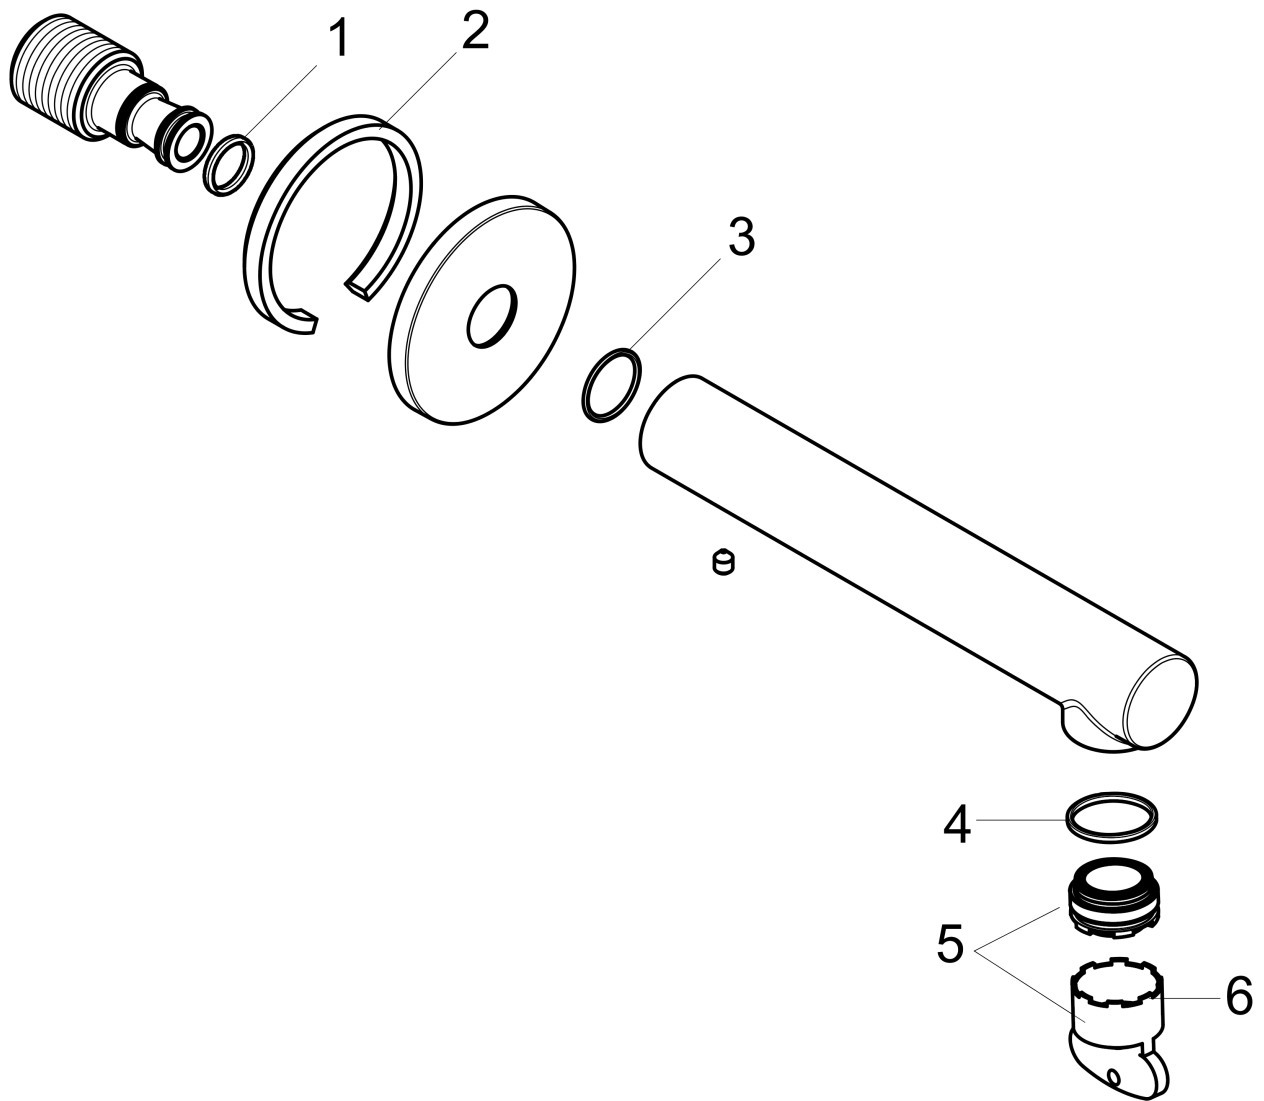

AXOR Uno Tub Spout, Straight

Finishes : **chrome** Part no. : **45410001**

Description

Features

- Solid brass
- 1/2" female and 3/4" male adaptor included

Compliance

Product image

Scale drawing

AXOR Uno Tub Spout, Straight

Finishes : **chrome** Part no. : **45410001**

Exploded drawing

Year of production: >07/18

AXOR Uno Tub Spout, Straight

Finishes : **chrome** Part no. : **45410001**

Spare parts list

Year of production: >07/18

Pos.	Description	Part no.	PC	PU
1	O-ring 13x2	98128000	0	1
2	seal	97530000	0	1
3	O-ring 18x1,5	98231000	0	1
4	O-ring 20x1,5	98197000	0	1
5	aerator M24x1 C	92934000	0	1
6	special tool	95290000	0	1