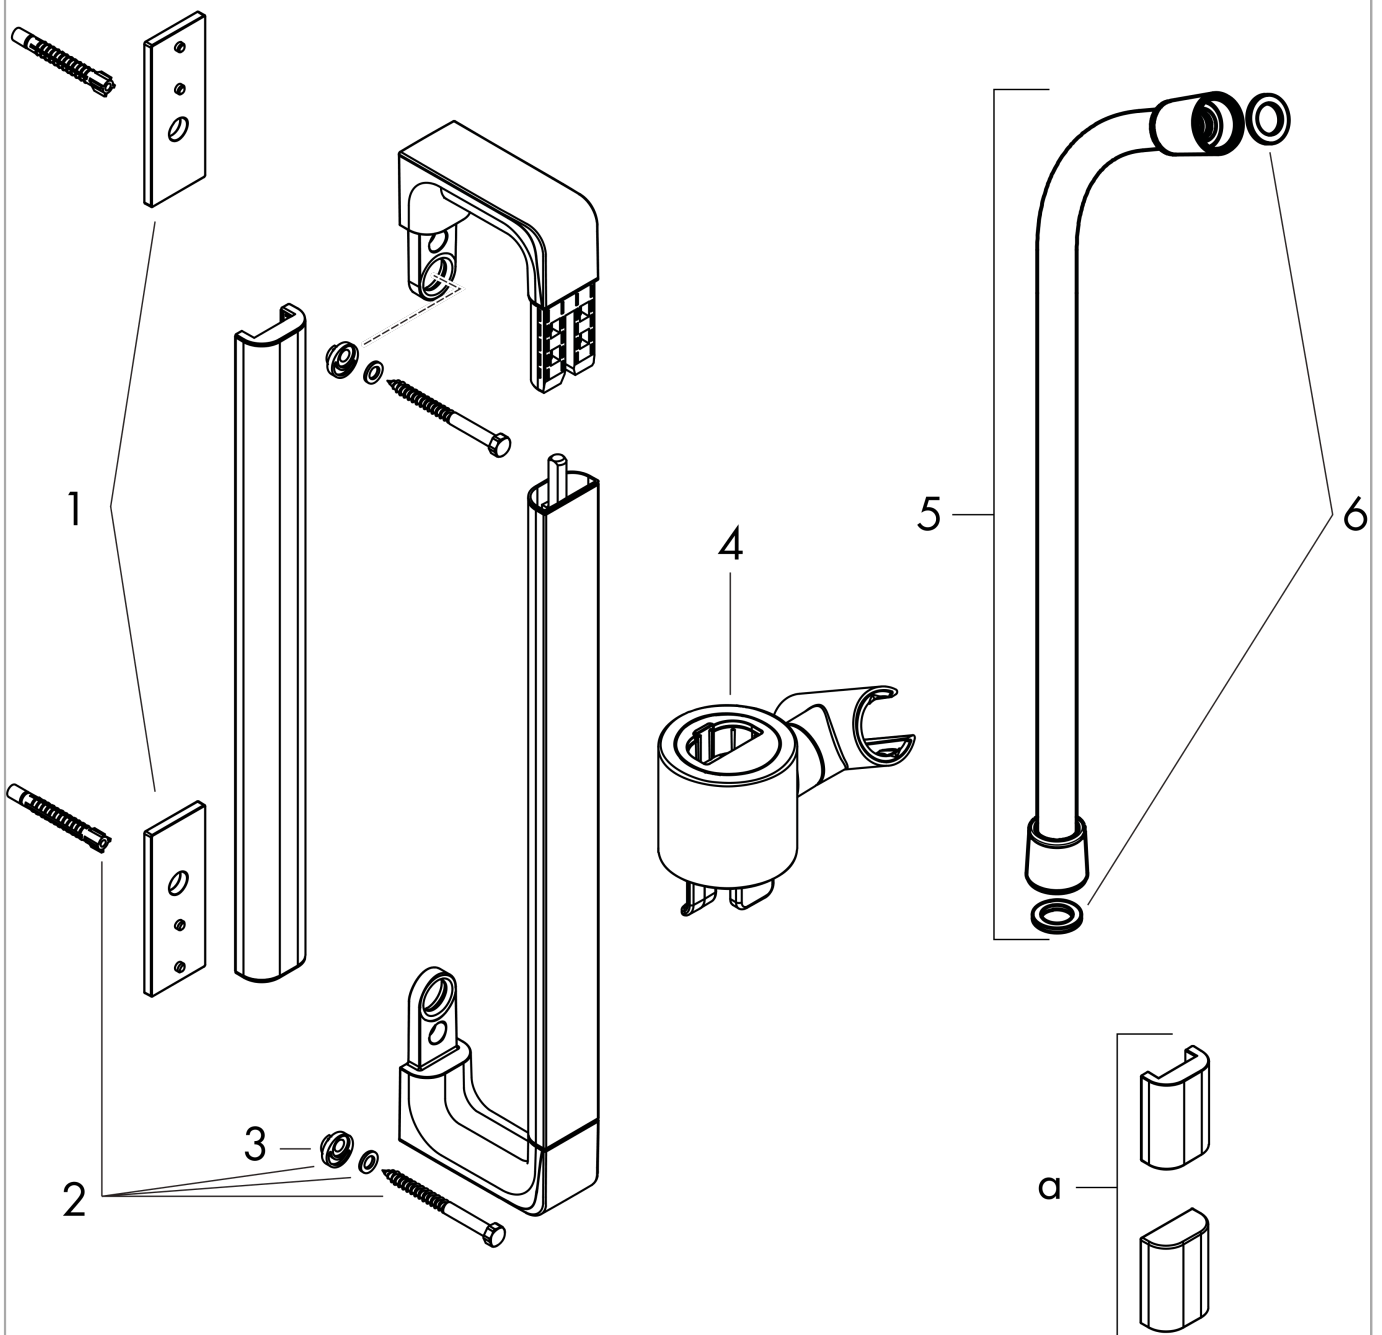

AXOR Citterio E Wallbar 36"

Finishes : **chrome** Part no. : **36736000**

Description

Features

- Consists of: Wallbar, Handshower hose, Slider
- Angle-adjustable holder pivots left and right, slides easily and locks in place

Product image

Scale drawing

AXOR Citterio E
Wallbar 36"
Finishes : **chrome** Part no. : **36736000**

Exploded drawing

Year of production: >10/15

AXOR Citterio E
Wallbar 36"
 Finishes : **chrome** Part no. : **36736000**

Spare parts list

Year of production: >10/15

Pos.	Description	Part no.	PC	PU
1	tile-matching-disk	92406000	0	1
2	mounting set	92841000	0	1
3	excentric socket	97604000	0	1
4	support, assy	92726000	0	1
5	shower hose Isiflex'B 1,60 m	28276000	0	1
6	seal	98058000	0	1
a	set of covers	42871000	0	1