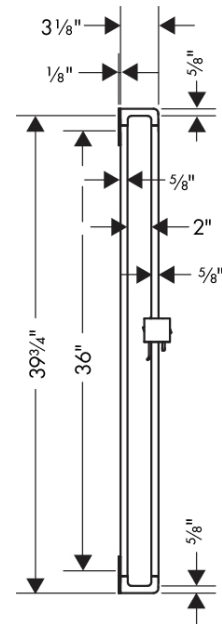

AXOR Citterio E Wallbar 36"

Finishes : **chrome** Part no. : **36736000**

Description

Features

- Consists of: Wallbar, Handshower hose, Slider
- Angle-adjustable holder pivots left and right, slides easily and locks in place

Product image

Scale drawing

AXOR Citterio E
Wallbar 36"
Finishes : **chrome** Part no. : **36736000**

Exploded drawing

Year of production: >10/15

AXOR Citterio E
Wallbar 36"
 Finishes : **chrome** Part no. : **36736000**

Spare parts list

Year of production: >10/15

Pos.	Description	Part no.	PC	PU
1	tile-matching-disk	92406000	0	1
2	mounting set	92841000	0	1
3	excentric socket	97604000	0	1
4	support, assy	92726000	0	1
5	shower hose Isiflex'B 1,60 m	28276000	0	1
6	seal	98058000	0	1
a	set of covers	42871000	0	1