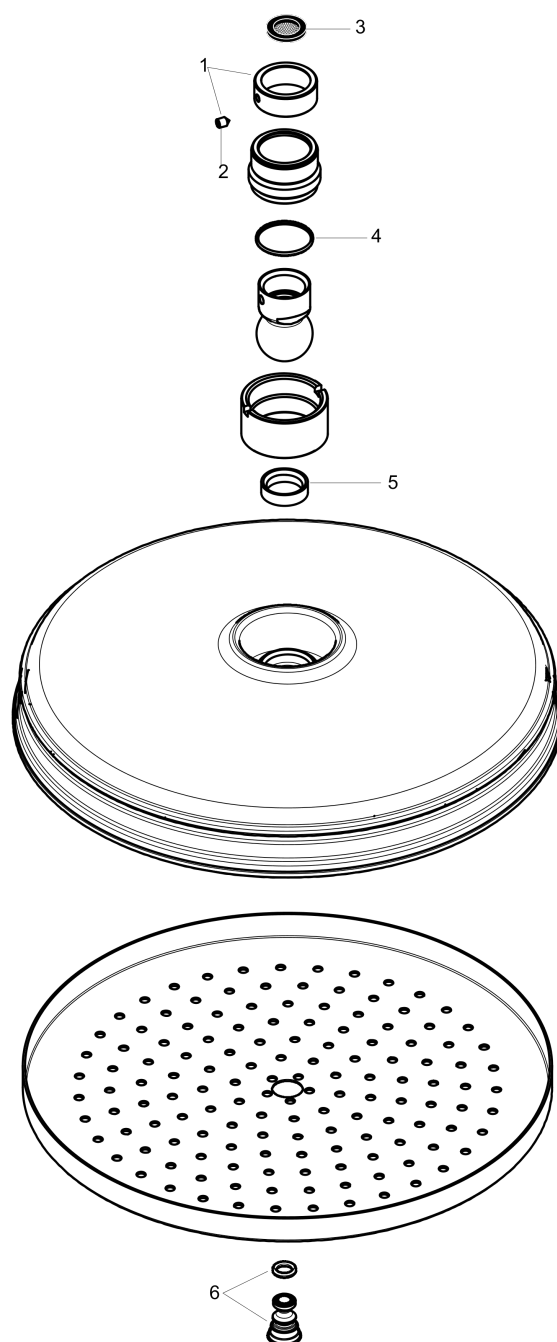

AXOR Montreux
Showerhead 240 1-Jet, 2.0 GPM
 Finishes : **chrome** Part no. : **28371001**

Features

- Spray modes: Rain
- 140 no-clog spray channels
- Flow: 2.0 GPM (7.6 L/Min)
- Fully-finished matching spray face
- Spray face removable for cleaning

Item details

List Price \$ 787.00

Technology

Compliance

Product image

Scale drawing

AXOR Montreux
Showerhead 240 1-Jet, 2.0 GPM
Finishes : **chrome** Part no. : **28371001**

Exploded drawing

Year of production: >01/18

AXOR Montreux
Showerhead 240 1-Jet, 2.0 GPM
 Finishes : **chrome** Part no. : **28371001**

Spare parts list

Year of production: >01/18

Pos.		Part no.	Price	PU
1	lock washer	98942000	-	1
2	hollow set screw M4x6	97767000	-	1
3	filter packing	94246000	-	1
4	lever collar	97536000	-	1
5	seal	97606000	-	1
6	air jet (Eco)	95795000	-	1