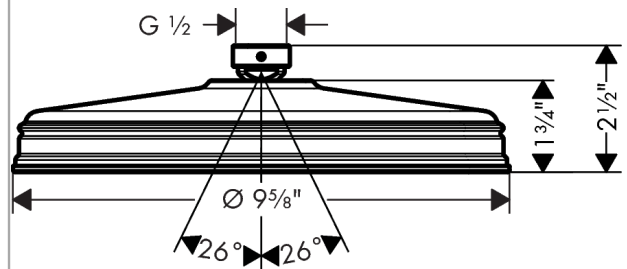

AXOR Montreux
Showerhead 240 1-Jet, 2.0 GPM
 Finishes : **chrome** Part no. : **28371001**

Features

- Spray modes: Rain
- 140 no-clog spray channels
- Flow: 2.0 GPM (7.6 L/Min)
- Fully-finished matching spray face
- Spray face removable for cleaning

Item details

List Price \$ 787.00

Technology

Compliance

Product image

Scale drawing

AXOR Montreux
Showerhead 240 1-Jet, 2.0 GPM
Finishes : **chrome** Part no. : **28371001**

Exploded drawing

Year of production: >01/18

AXOR Montreux
Showerhead 240 1-Jet, 2.0 GPM
 Finishes : **chrome** Part no. : **28371001**

Spare parts list

Year of production: >01/18

Pos.		Part no.	Price	PU
1	lock washer	98942000	-	1
2	hollow set screw M4x6	97767000	-	1
3	filter packing	94246000	-	1
4	lever collar	97536000	-	1
5	seal	97606000	-	1
6	air jet (Eco)	95795000	-	1