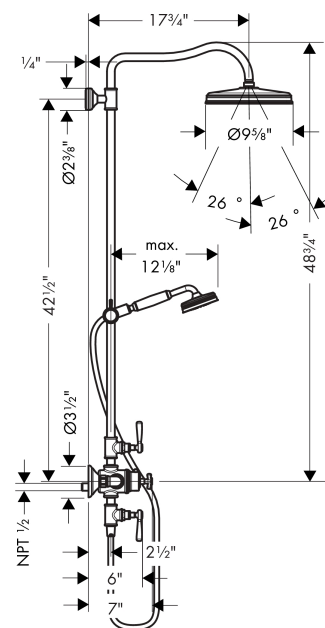

Scale drawing