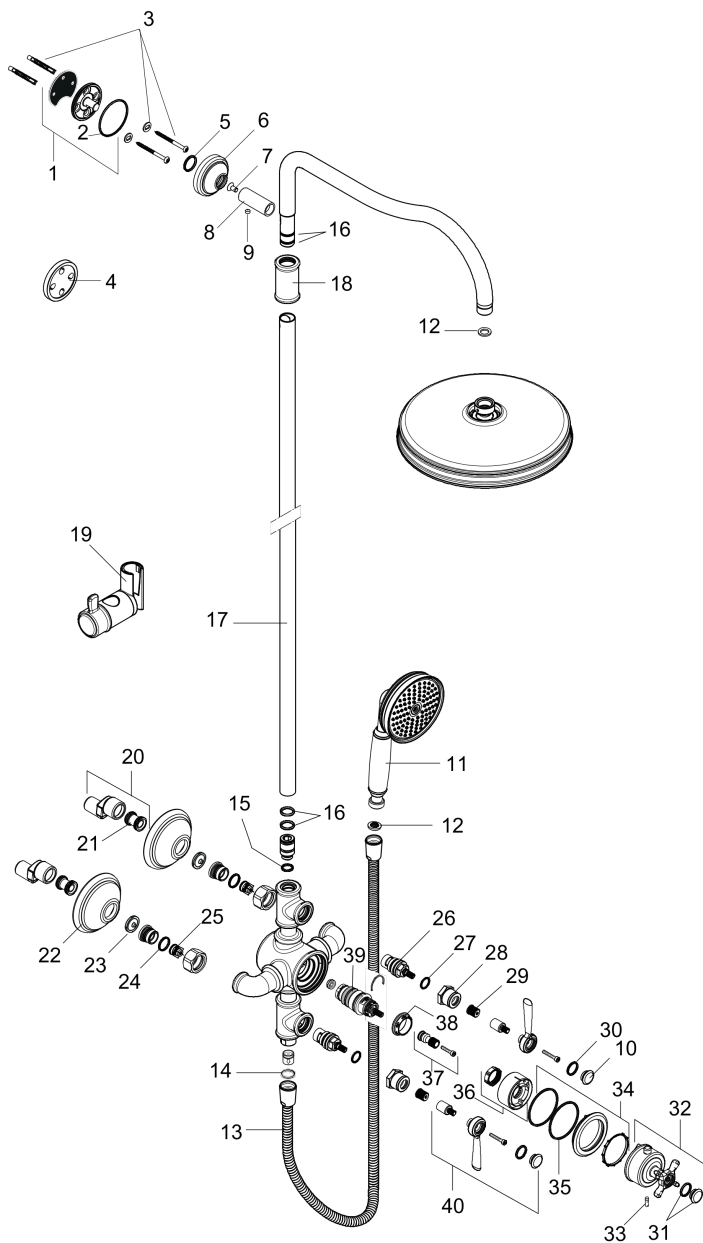

AXOR Montreux
Showerpipe 240 1-Jet, 2.0 GPM
 Finish: **chrome** Part no. : **16572001**

Features

- Consists of: Showerhead, Handshower, Thermostatic shower mixer, Handshower hose, Slider, Wallbar
- Spray type overhead shower: Rain
- Shower outlet flow: 2.0 GPM (7.6 L/Min)
- Spray modes hand shower: RainAir
- Maximum flow rate for Showerpipe: 2.0 GPM (7.6 L/Min)
- Shower bar diameter: 7/8"
- Height-adjustable hand shower holder
- Anti-scald 100° safety stop
- Integrated volume controls
- Outlets may not be operated simultaneously
- Exposed installation
- Thermostatic cartridge
- Intrinsically safe against backflow
- Stand pipe: 41.73"
- 2 functions

Year of production: >01/18

AXOR Montreux
Showerpipe 240 1-Jet, 2.0 GPM
 Finish: **chrome** Part no. : **16572001**

Spare parts list

Year of production: >01/18

Pos.		Part no.	Price	PU
1	wall flange	95688000	-	1
2	O-Ring 50x2	98187000	-	1
3	mounting set	96179000	-	1
4	tile-matching-disk 7 mm	95239000	-	1
5	O-ring 20x2	98165000	-	1
6	escutcheon Ø 60 mm	92982000	-	1
7	screw	92137000	-	1
8	sleeve	92166000	-	1
9	hollow set screw M6x5	98447000	-	1
10	set of screw covers	93182000	-	1
11	handshower	16320000	-	1
12	filter packing	94246000	-	1
13	shower hose 1,60 m	28116000	-	1
14	seal	98058000	-	1
15	O-ring 12x2,25	98382000	-	1
16	O-ring 15x2,5	98131000	-	1
17	pipe 973 mm / Ø 22 mm	92468000	-	1
18	sleeve	92983000	-	1
19	support, assy	98723000	-	1
20	set of S-unions (±32 mm)	98592000	-	1
21	noise reduction	96429000	-	1
22	escutcheon	98595000	-	1
23	filter packing	96922000	-	1
24	O-ring 17x1,5	98137000	-	1
25	non return valve	96737000	-	1
26	shut off unit right closing	94009000	-	1
27	O-ring 14x1,78	92984000	-	1
28	sleeve	92712000	-	1
29	adapter for handle	92375000	-	1
30	O-ring 16x2	98133000	-	1
31	set of screw covers, cold / hot water / neutral	97987000	-	1
32	handle for thermostat	16594000	-	1
33	hollow set screw M5x16	97666000	-	1
34	deco-ring	92985000	-	1