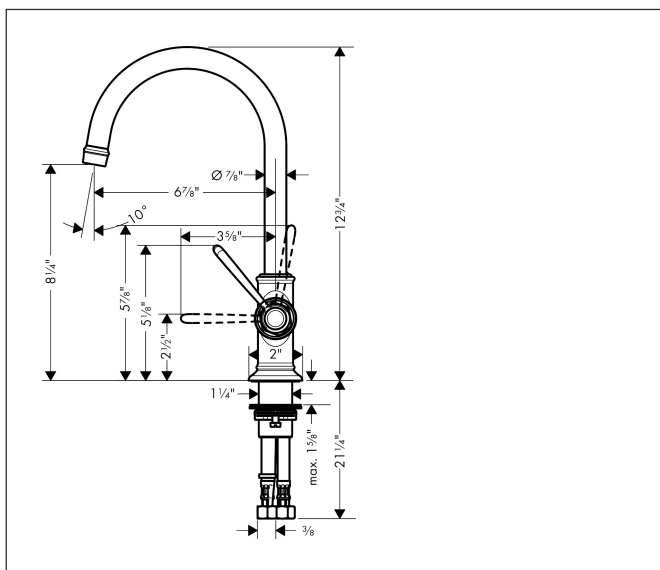

Brand	AXOR
Art. Name	AXOR Montreux Single-Hole Faucet 210, 1.2 GPM
Art. Nr.	16518341
Surface	brushed black chrome
Pos.	1

Product Picture

Features

- Swivel range 120°
- Spray modes: Aerated spray
- Flow: 1.2 GPM (4.5 L/Min)
- Ceramic cartridge
- Does not include: Pop-up assembly

Drawing

Technology