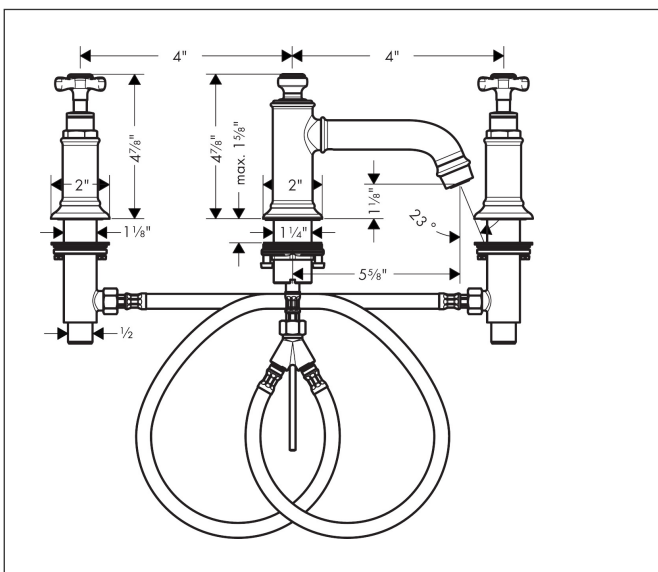

Brand	AXOR
Art. Name	AXOR Montreux Widespread Faucet 30 with Cross Handles and Pop-Up Drain, 1.2 GPM
Art. Nr.	16536341
Surface	brushed black chrome
Pos.	1

Product Picture

Features

- Spray modes: Laminar spray
- Flow: 1.2 GPM (4.5 L/Min)
- 90° ceramic valves
- Includes pop-up drain

Drawing

Technology