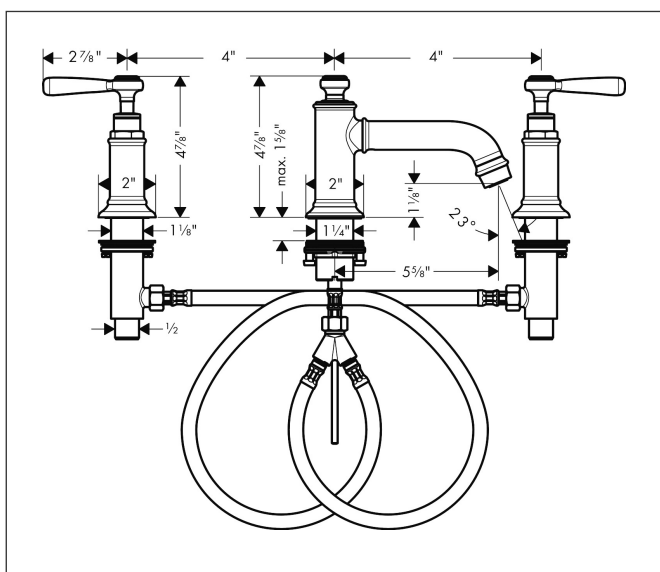

| | |
|-----------|--|
| Brand | AXOR |
| Art. Name | AXOR Montreux Widespread Faucet 30 with Lever Handles and Pop-Up Drain, 1.2 GPM |
| Art. Nr. | 16535341 |
| Surface | brushed black chrome |
| Pos. | 1 |

Product Picture

Features

- Spray modes: Laminar spray
- Flow: 1.2 GPM (4.5 L/Min)
- 90° ceramic valves
- Includes pop-up drain

Drawing

Technology