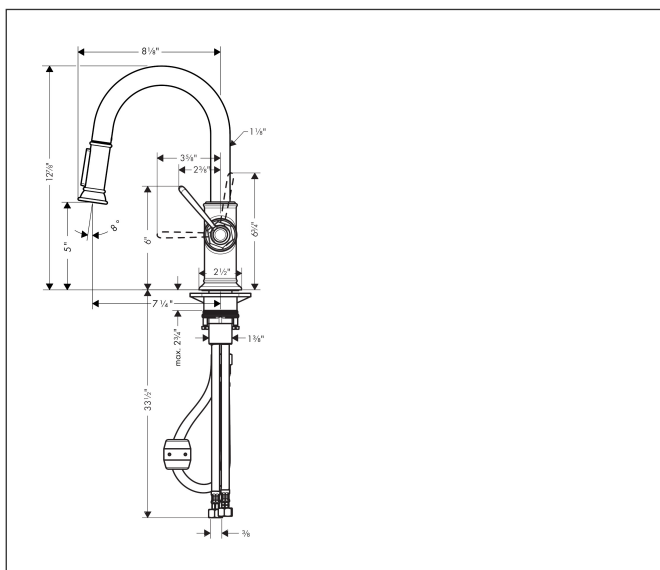

Brand AXOR
 Art. Name **AXOR Montreux** Prep Kitchen Faucet 2-Spray Pull-Down, 1.75 GPM
 Art. Nr. 16584341
 Surface brushed black chrome
 Pos. 1

Product Picture

Features

- Projection: 183 mm
- Swivel range 110° / 150°
- Laminar spray, Needle spray
- Toggle spray diverter
- MagFit magnetic sprayhead docking
- Deck mounted
- Flow: 1.75 GPM (6.6 L/Min)
- Ceramic cartridge
- 3/8" connections
- Integrated double backflow prevention

Drawing

Technology

Spray Types