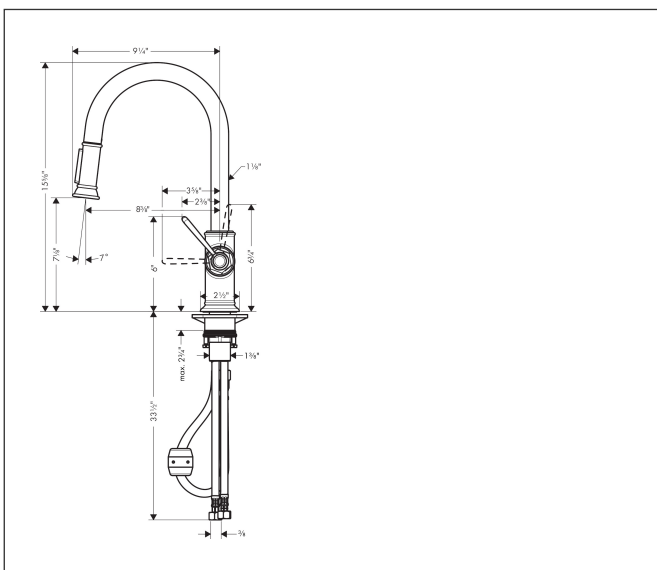

Brand AXOR
 Art. Name **AXOR Montreux** HighArc Kitchen Faucet 2-Spray Pull-Down, 1.75 GPM
 Art. Nr. 16581251
 Surface brushed gold optic
 Pos. 1

Product Picture

Drawing

Features

- Projection: 213 mm
- Swivel range 110° / 150°
- Laminar spray, Needle spray
- Toggle spray diverter
- MagFit magnetic sprayhead docking
- Deck mounted
- Flow: 1.75 GPM (6.6 L/Min)
- Ceramic cartridge
- 3/8" connections
- Integrated double backflow prevention
- Extension length Up to 30" (50cm)