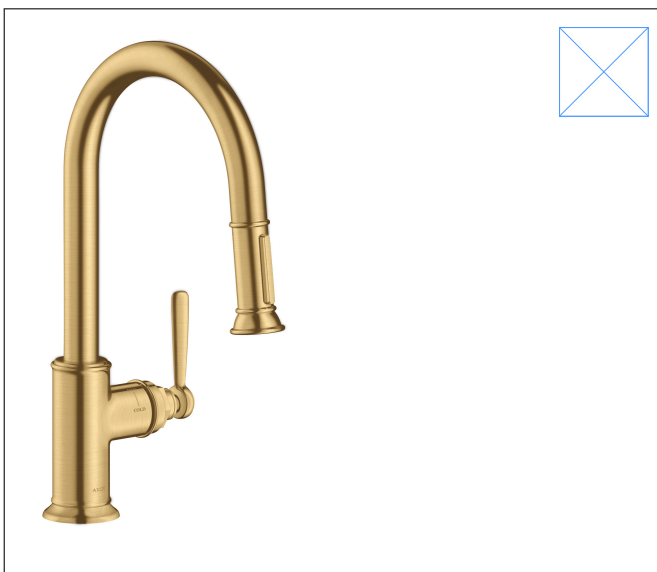

Brand AXOR
 Art. Name **AXOR Montreux** HighArc Kitchen Faucet 2-Spray Pull-Down, 1.75 GPM
 Art. Nr. 16581251
 Surface brushed gold optic
 Pos. 1

Product Picture

Drawing

Features

- Projection: 213 mm
- Swivel range 110° / 150°
- Laminar spray, Needle spray
- Toggle spray diverter
- MagFit magnetic sprayhead docking
- Deck mounted
- Flow: 1.75 GPM (6.6 L/Min)
- Ceramic cartridge
- 3/8" connections
- Integrated double backflow prevention
- Extension length Up to 30" (50cm)

Technology

Spray Types